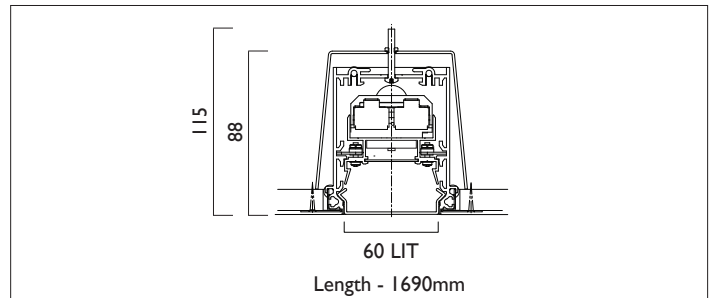

# LIGHTLINE LED 60

TRIMLESS

LIGHTLINE LED 60 trimless is suitable for recess mounting in most ceiling types. It consists of an aluminium extruded profile with white RAL9010 edge. Constructed as individual modules in various chassis lengths, which come complete with integral driver. Optical control is provided by a clip in opal diffuser.

Product Number	L1906
Lamp Type	LED, 3840 lumens, 4000K, Ra>80, 25.8W
Construction	Aluminium / Steel / Plastic
Diffuser	Opal
Ceiling Trim	White RAL 9010
IP	IP40
Control	Driver

EN 60598-1  
WEE/AE0290TY