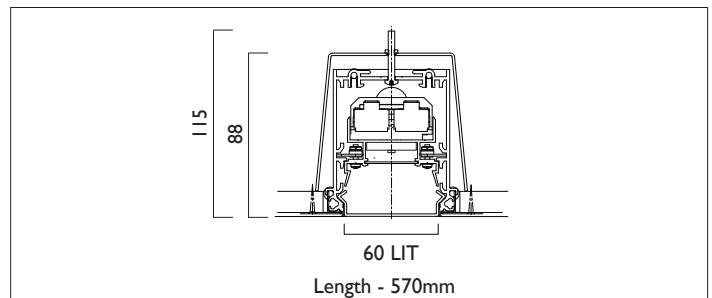

LIGHTLINE LED 60

TRIMLESS

LIGHTLINE LED 60 trimless is suitable for recess mounting in most ceiling types. It consists of an aluminium extruded profile with white RAL9010 edge. Constructed as individual modules in various chassis lengths, which come complete with integral driver. Optical control is provided by a clip in opal diffuser.

Product Number	L2002
Lamp Type	LED, 2260 lumens, 3000K, Ra>80, 15.6W
Construction	Aluminium / Steel / Plastic
Diffuser	Opal
Ceiling Trim	White RAL 9010
IP	IP40
Control	Driver

EN 60598-1
WEE/AE0290TY