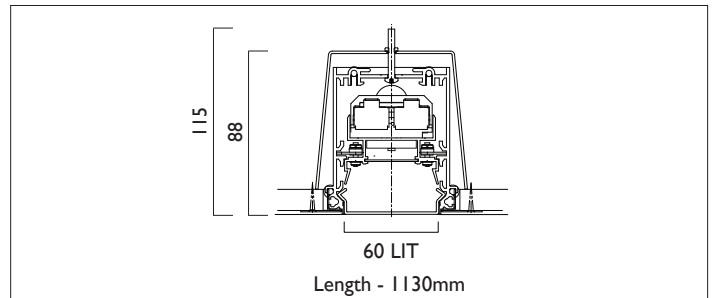

LIGHTLINE LED 60

TRIMLESS

LIGHTLINE LED 60 trimless is suitable for recess mounting in most ceiling types. It consists of an aluminium extruded profile with white RAL9010 edge. Constructed as individual modules in various chassis lengths, which come complete with integral driver. Optical control is provided by a clip in opal diffuser.

Product Number	L2004
Lamp Type	LED, 4520 lumens, 3000K, Ra>80, 31.2W
Construction	Aluminium / Steel / Plastic
Diffuser	Opal
Ceiling Trim	White RAL 9010
IP	IP40
Control	Driver

EN 60598-1
WEE/AE0290TY