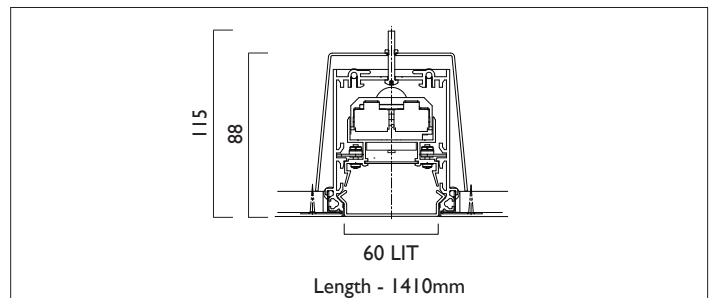

# LIGHTLINE LED 60

TRIMLESS

LIGHTLINE LED 60 trimless is suitable for recess mounting in most ceiling types. It consists of an aluminium extruded profile with white RAL9010 edge. Constructed as individual modules in various chassis lengths, which come complete with integral driver. Optical control is provided by a clip in opal diffuser.

Product Number	L2005
Lamp Type	LED, 5650 lumens, 3000K, Ra>80, 39W
Construction	Aluminium / Steel / Plastic
Diffuser	Opal
Ceiling Trim	White RAL 9010
IP	IP40
Control	Driver

EN 60598-1  
WEE/AE0290TY