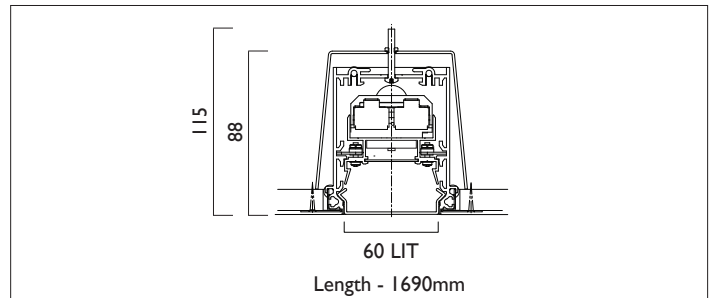

LIGHTLINE LED 60

TRIMLESS

LIGHTLINE LED 60 trimless is suitable for recess mounting in most ceiling types. It consists of an aluminium extruded profile with white RAL9010 edge. Constructed as individual modules in various chassis lengths, which come complete with integral driver. Optical control is provided by a clip in opal diffuser.

Product Number	L2006
Lamp Type	LED, 6780 lumens, 3000K, Ra>80, 46.8W
Construction	Aluminium / Steel / Plastic
Diffuser	Opal
Ceiling Trim	White RAL 9010
IP	IP40
Control	Driver

EN 60598-1
WEE/AE0290TY