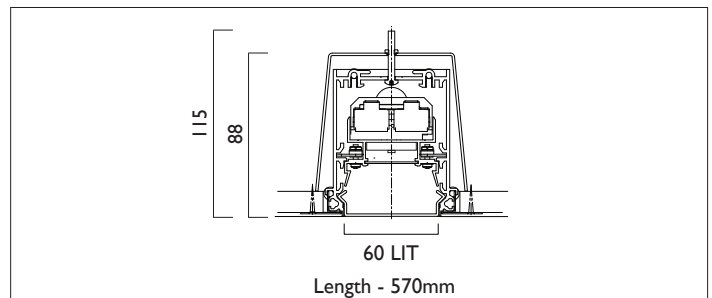

# LIGHTLINE LED 60

TRIMLESS

LIGHTLINE LED 60 trimless is suitable for recess mounting in most ceiling types. It consists of an aluminium extruded profile with white RAL9010 edge. Constructed as individual modules in various chassis lengths, which come complete with integral driver. Optical control is provided by a clip in opal diffuser.

Product Number	L2102
Lamp Type	LED, 2340 lumens, 4000K, Ra>80, 15.6W
Construction	Aluminium / Steel / Plastic
Diffuser	Opal
Ceiling Trim	White RAL 9010
IP	IP40
Control	Driver

EN 60598-1  
WEE/AE0290TY