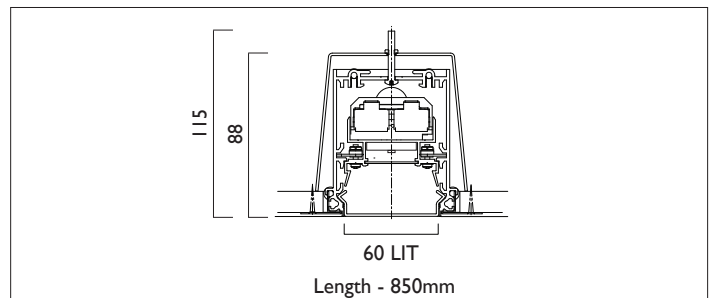

LIGHTLINE LED 60

TRIMLESS

LIGHTLINE LED 60 trimless is suitable for recess mounting in most ceiling types. It consists of an aluminium extruded profile with white RAL9010 edge. Constructed as individual modules in various chassis lengths, which come complete with integral driver. Optical control is provided by a clip in opal diffuser.

| | |
|----------------|---------------------------------------|
| Product Number | L2103 |
| Lamp Type | LED, 3510 lumens, 4000K, Ra>80, 23.4W |
| Construction | Aluminium / Steel / Plastic |
| Diffuser | Opal |
| Ceiling Trim | White RAL 9010 |
| IP | IP40 |
| Control | Driver |