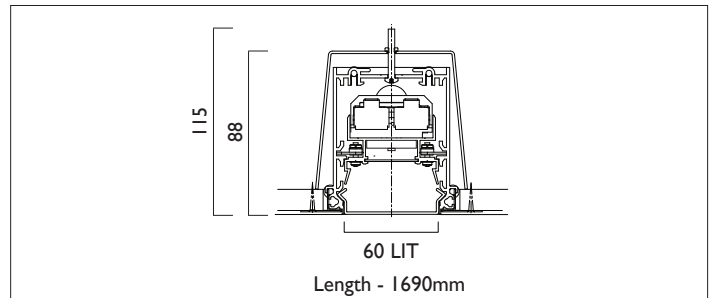

LIGHTLINE LED 60

TRIMLESS

LIGHTLINE LED 60 trimless is suitable for recess mounting in most ceiling types. It consists of an aluminium extruded profile with white RAL9010 edge. Constructed as individual modules in various chassis lengths, which come complete with integral driver. Optical control is provided by a clip in opal diffuser.

Product Number	L2106
Lamp Type	LED, 7020 lumens, 4000K, Ra>80, 46.8W
Construction	Aluminium / Steel / Plastic
Diffuser	Opal
Ceiling Trim	White RAL 9010
IP	IP40
Control	Driver

EN 60598-1
WEE/AE0290TY