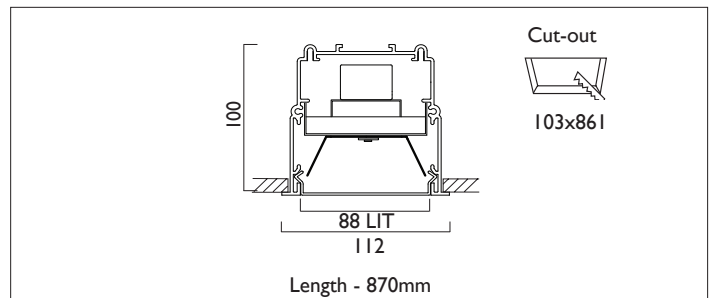

LIGHTLINE LED 88

RECESSED WITH TRIM

LIGHTLINE LED 88 is suitable for recess mounting in most ceiling types. It consists of an aluminium extruded profile with white RAL9010 ceiling trim as individual modules in various chassis lengths, and comes complete with integral driver. Optical control is provided by a clip in opal diffuser.

Product Number	L2603
Lamp Type	LED, 1860 lumens, 3000K, Ra>80, 12.9W
Construction	Aluminium / Steel / Plastic
Diffuser	Opal
Ceiling Trim	White RAL 9010
IP	IP40
Control	Driver