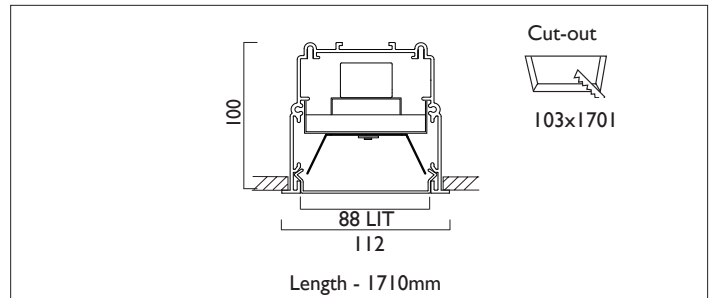

LIGHTLINE LED 88

RECESSED WITH TRIM

LIGHTLINE LED 88 is suitable for recess mounting in most ceiling types. It consists of an aluminium extruded profile with white RAL9010 ceiling trim as individual modules in various chassis lengths, and comes complete with integral driver. Optical control is provided by a clip in opal diffuser.

Product Number	L2606
Lamp Type	LED, 3720 lumens, 3000K, Ra>80, 25.8W
Construction	Aluminium / Steel / Plastic
Diffuser	Opal
Ceiling Trim	White RAL 9010
IP	IP40
Control	Driver

EN 60598-1
WEE/AE0290TY