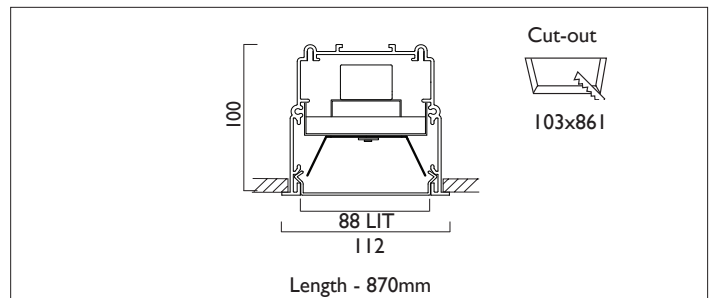

# LIGHTLINE LED 88

RECESSED WITH TRIM

LIGHTLINE LED 88 is suitable for recess mounting in most ceiling types. It consists of an aluminium extruded profile with white RAL9010 ceiling trim as individual modules in various chassis lengths, and comes complete with integral driver. Optical control is provided by a clip in opal diffuser.

Product Number	L2703
Lamp Type	LED, 1920 lumens, 4000K, Ra>80, 12.9W
Construction	Aluminium / Steel / Plastic
Diffuser	Opal
Ceiling Trim	White RAL 9010
IP	IP40
Control	Driver