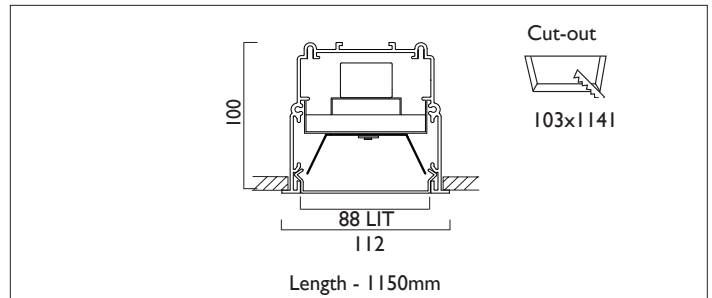

# LIGHTLINE LED 88

RECESSED WITH TRIM

LIGHTLINE LED 88 is suitable for recess mounting in most ceiling types. It consists of an aluminium extruded profile with white RAL9010 ceiling trim as individual modules in various chassis lengths, and comes complete with integral driver. Optical control is provided by a clip in opal diffuser.

Product Number	L2704
Lamp Type	LED, 2500 lumens, 4000K, Ra>80, 17.2W
Construction	Aluminium / Steel / Plastic
Diffuser	Opal
Ceiling Trim	White RAL 9010
IP	IP40
Control	Driver

EN 60598-1  
WEE/AE0290TY