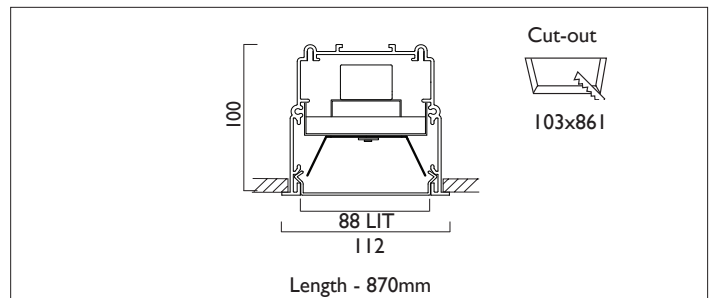

LIGHTLINE LED 88

RECESSED WITH TRIM

LIGHTLINE LED 88 is suitable for recess mounting in most ceiling types. It consists of an aluminium extruded profile with white RAL9010 ceiling trim as individual modules in various chassis lengths, and comes complete with integral driver. Optical control is provided by a clip in opal diffuser.

Product Number	L2803
Lamp Type	LED, 3390 lumens, 3000K, Ra>80, 23.4W
Construction	Aluminium / Steel / Plastic
Diffuser	Opal
Ceiling Trim	White RAL 9010
IP	IP40
Control	Driver