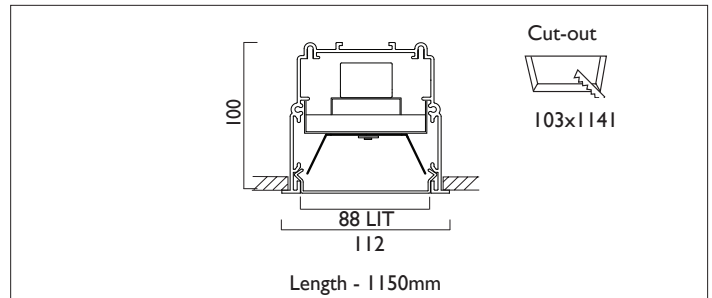

LIGHTLINE LED 88

RECESSED WITH TRIM

LIGHTLINE LED 88 is suitable for recess mounting in most ceiling types. It consists of an aluminium extruded profile with white RAL9010 ceiling trim as individual modules in various chassis lengths, and comes complete with integral driver. Optical control is provided by a clip in opal diffuser.

Product Number	L2804
Lamp Type	LED, 4520 lumens, 3000K, Ra>80, 31.2W
Construction	Aluminium / Steel / Plastic
Diffuser	Opal
Ceiling Trim	White RAL 9010
IP	IP40
Control	Driver