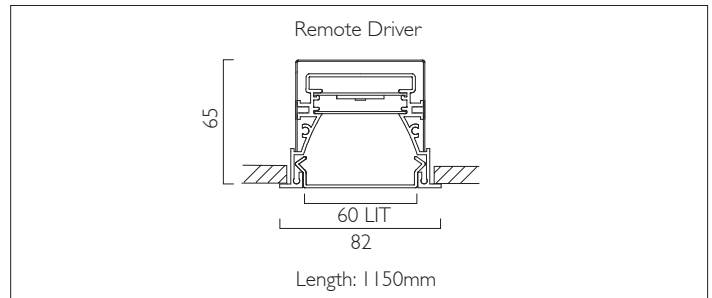

# LIGHTLINE LED 60

RECESSED WITH TRIM

LIGHTLINE LED 60 recessed with trim is suitable for recess mounting in most ceiling types. It consists of an aluminium extruded profile with white RAL 9010 ceiling trim.

Constructed as individual modules in various chassis lengths, which come complete with remote driver. Optical control is provided by a clip in opal diffuser.

Product Number	L8404
Lamp Type	LED, 2480 lumens, 3000K, Ra>80, 17.2W
Construction	Aluminium / Steel / Plastic
Diffuser	Opal
Ceiling Trim	White RAL 9010
IP	IP40
Control	Remote Driver