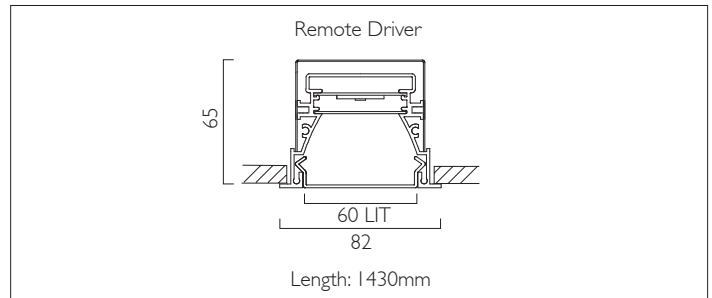

LIGHTLINE LED 60

RECESSED WITH TRIM

LIGHTLINE LED 60 recessed with trim is suitable for recess mounting in most ceiling types. It consists of an aluminium extruded profile with white RAL 9010 ceiling trim.

Constructed as individual modules in various chassis lengths, which come complete with remote driver. Optical control is provided by a clip in opal diffuser.

Product Number	L8405
Lamp Type	LED, 3100 lumens, 3000K, Ra>80, 21.5W
Construction	Aluminium / Steel / Plastic
Diffuser	Opal
Ceiling Trim	White RAL 9010
IP	IP40
Control	Remote Driver