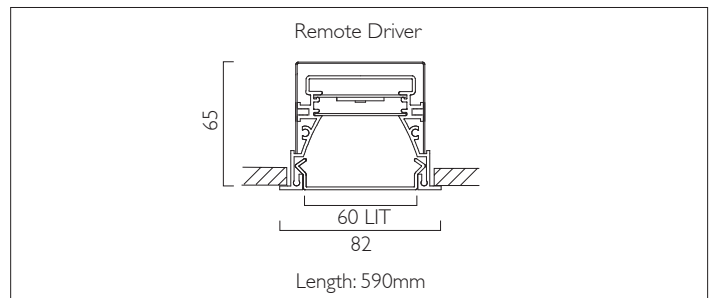

# LIGHTLINE LED 60

RECESSED WITH TRIM

LIGHTLINE LED 60 recessed with trim is suitable for recess mounting in most ceiling types. It consists of an aluminium extruded profile with white RAL 9010 ceiling trim.

Constructed as individual modules in various chassis lengths, which come complete with remote driver. Optical control is provided by a clip in opal diffuser.

Product Number	L8502
Lamp Type	LED, 1280 lumens, 4000K, Ra>80, 8.6W
Construction	Aluminium / Steel / Plastic
Diffuser	Opal
Ceiling Trim	White RAL 9010
IP	IP40
Control	Remote Driver