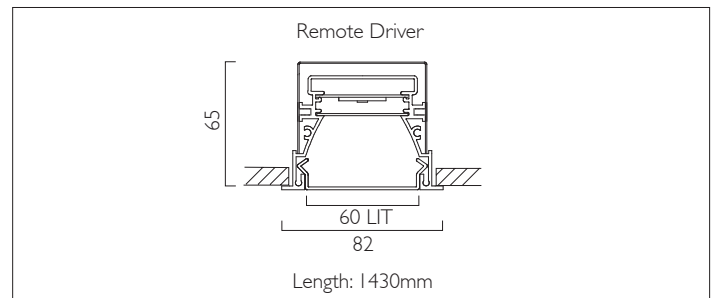

LIGHTLINE LED 60

RECESSED WITH TRIM

LIGHTLINE LED 60 recessed with trim is suitable for recess mounting in most ceiling types. It consists of an aluminium extruded profile with white RAL 9010 ceiling trim.

Constructed as individual modules in various chassis lengths, which come complete with remote driver. Optical control is provided by a clip in opal diffuser.

Product Number	L8505
Lamp Type	LED, 3200 lumens, 4000K, Ra>80, 21.5W
Construction	Aluminium / Steel / Plastic
Diffuser	Opal
Ceiling Trim	White RAL 9010
IP	IP40
Control	Remote Driver