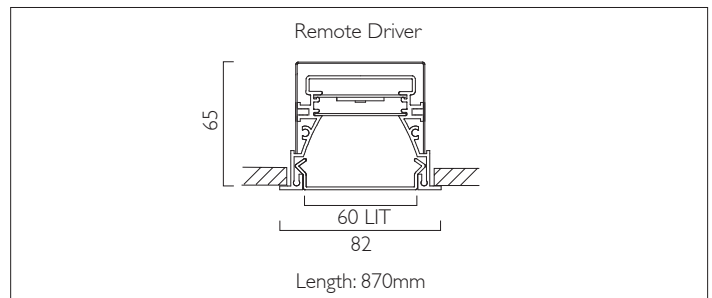

LIGHTLINE LED 60

RECESSED WITH TRIM

LIGHTLINE LED 60 recessed with trim is suitable for recess mounting in most ceiling types. It consists of an aluminium extruded profile with white RAL 9010 ceiling trim.

Constructed as individual modules in various chassis lengths, which come complete with remote driver. Optical control is provided by a clip in opal diffuser.

Product Number	L8603
Lamp Type	LED, 3390 lumens, 3000K, Ra>80, 23.4W
Construction	Aluminium / Steel / Plastic
Diffuser	Opal
Ceiling Trim	White RAL 9010
IP	IP40
Control	Remote Driver