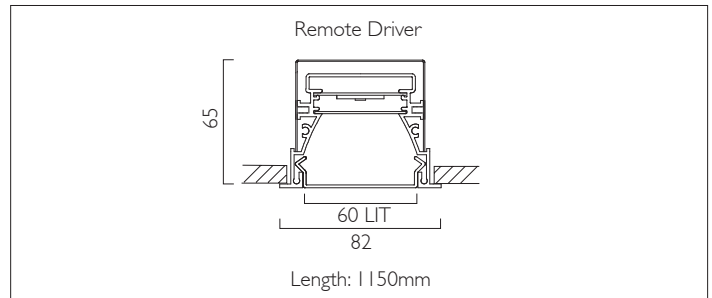

# LIGHTLINE LED 60

RECESSED WITH TRIM

LIGHTLINE LED 60 recessed with trim is suitable for recess mounting in most ceiling types. It consists of an aluminium extruded profile with white RAL 9010 ceiling trim.

Constructed as individual modules in various chassis lengths, which come complete with remote driver. Optical control is provided by a clip in opal diffuser.

Product Number	L8704
Lamp Type	LED, 4080 lumens, 4000K, Ra>80, 31.2W
Construction	Aluminium / Steel / Plastic
Diffuser	Opal
Ceiling Trim	White RAL 9010
IP	IP40
Control	Remote Driver