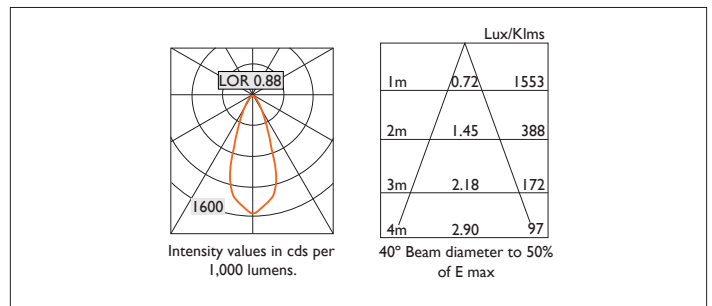

AMBIANCE X100

AMBIANCE X100 with Xicato LED recessed downlighter with deep cone reflector finished in satin silver; and white ceiling trim. Overall diameter 100mm, cut out 90mm.

For lumen output/power, colour temperature and protocols an appropriate Light Engine should also be specified.

Product Number	C0342/*Light Engine
Lamp Type	Xicato LED, Up to 2000 lumens
Reflector	Satin Silver
Beam Angle	40°
Construction	Aluminium / Steel
Ceiling Trim	White RAL 9010
IP	IP20
Control	Driver

Please Note: For lumen output/power, colour temperature and protocols and appropriate Light Engine should also be specified.