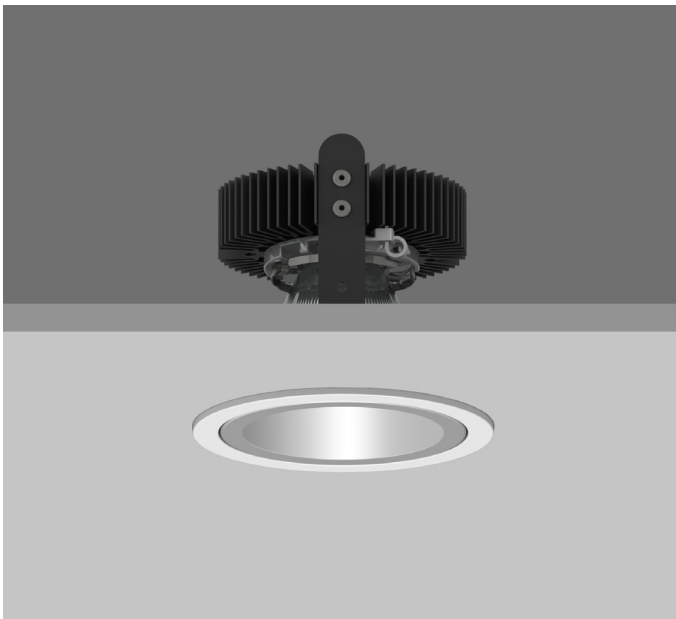

AMBIANCE X100

AMBIANCE X100 with Xicato LED recessed downlighter with deep cone reflector finished in satin silver; and white ceiling trim. Overall diameter 100mm, cut out 90mm.

For lumen output/power, colour temperature and protocols an appropriate Light Engine should also be specified.

Product Number	C0342/*Light Engine
Lamp Type	Xicato LED, Up to 2000 lumens
Reflector	Satin Silver
Beam Angle	40°
Construction	Aluminium / Steel
Ceiling Trim	White RAL 9010
IP	IP20
Control	Driver

Please Note: For lumen output/power, colour temperature and protocols and appropriate Light Engine should also be specified.