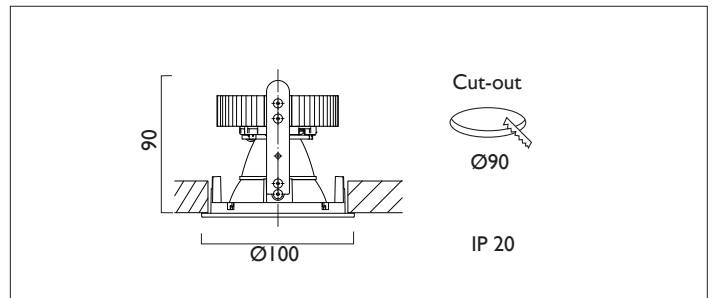

AMBIANCE X100

AMBIANCE X100 with Xicato LED recessed downlighter with deep cone reflector finished in satin silver; and white ceiling trim. Overall diameter 100mm, cut out 90mm.

For lumen output/power, colour temperature and protocols an appropriate Light Engine should also be specified.

Product Number	C0342/*Light Engine
Lamp Type	Xicato LED, Up to 2000 lumens
Reflector	Satin Silver
Beam Angle	40°
Construction	Aluminium / Steel
Ceiling Trim	White RAL 9010
IP	IP20
Control	Driver

Please Note: For lumen output/power, colour temperature and protocols and appropriate Light Engine should also be specified.