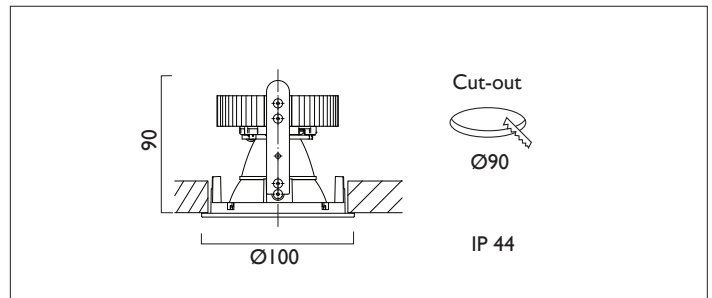

# AMBIANCE X100 IP44

AMBIANCE X100 with Xicato LED recessed downlighter with deep cone reflector finished in satin silver, with clear glass cover and white ceiling trim. Overall diameter 100mm, cut out 90mm.

For lumen output/power, colour temperature and protocols an appropriate Light Engine should also be specified.

Product Number	C0462/*Light Engine
Lamp Type	Xicato LED, Up to 2000 lumens
Reflector	Satin Silver
Beam Angle	60°
Construction	Aluminium / Steel / Glass
Ceiling Trim	White RAL 9010
IP	IP44
Control	Driver