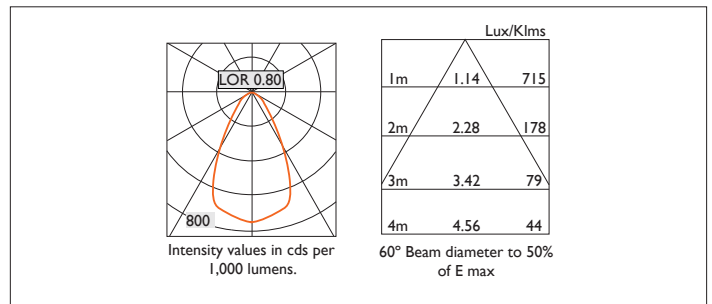

# AMBIANCE X100 IP44

AMBIANCE X100 with Xicato LED recessed downlighter with deep cone reflector finished in satin silver, with clear glass cover and white ceiling trim. Overall diameter 100mm, cut out 90mm.

For lumen output/power, colour temperature and protocols an appropriate Light Engine should also be specified.

Product Number	C0462/*Light Engine
Lamp Type	Xicato LED, Up to 2000 lumens
Reflector	Satin Silver
Beam Angle	60°
Construction	Aluminium / Steel / Glass
Ceiling Trim	White RAL 9010
IP	IP44
Control	Driver