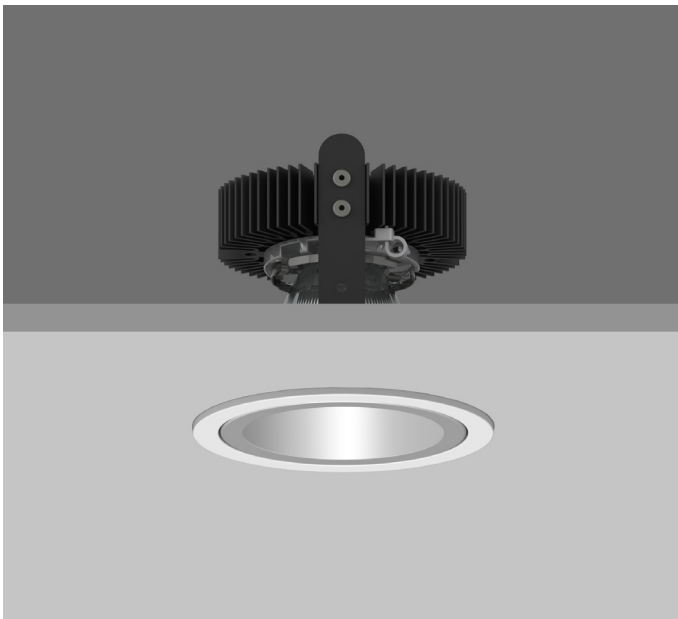

# AMBIANCE X100 IP44

AMBIANCE X100 with Xicato LED recessed downlighter with deep cone reflector finished in satin silver, with clear glass cover and white ceiling trim. Overall diameter 100mm, cut out 90mm.

For lumen output/power, colour temperature and protocols an appropriate Light Engine should also be specified.

Product Number	C0462/*Light Engine
Lamp Type	Xicato LED, Up to 2000 lumens
Reflector	Satin Silver
Beam Angle	60°
Construction	Aluminium / Steel / Glass
Ceiling Trim	White RAL 9010
IP	IP44
Control	Driver