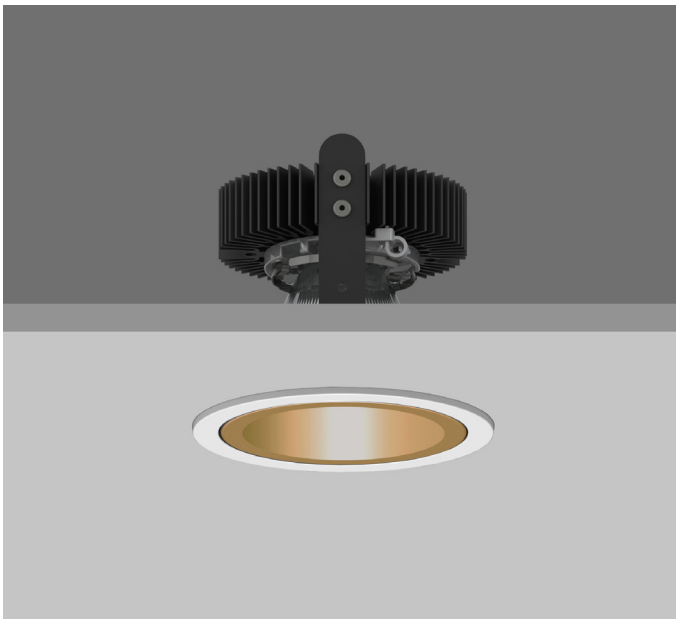

AMBIANCE X100 IP44

AMBIANCE X100 with Xicato LED recessed downlighter with deep cone reflector finished in gold, with clear glass cover and white ceiling trim. Overall diameter 100mm, cut out 90mm.

For lumen output/power, colour temperature and protocols an appropriate Light Engine should also be specified.

Product Number	C0465/*Light Engine
Lamp Type	Xicato LED, Up to 2000 lumens
Reflector	Gold
Beam Angle	60°
Construction	Aluminium / Steel / Glass
Ceiling Trim	White RAL 9010
IP	IP44
Control	Driver

Please Note: For lumen output/power, colour temperature and protocols and appropriate Light Engine should also be specified.

*Light Engine Specification

Xicato XTM L80 50,000 hours >Ra80

07A	720 lm	4.5W	160 lm/w	350mA
09A	965 lm	6.6W	146 lm/w	500mA
13A	1300 lm	9.5W	137 lm/w	700mA
14A	1490 lm	10.6W	141 lm/w	500mA
20A	2000 lm	15.2W	131 lm/w	700mA