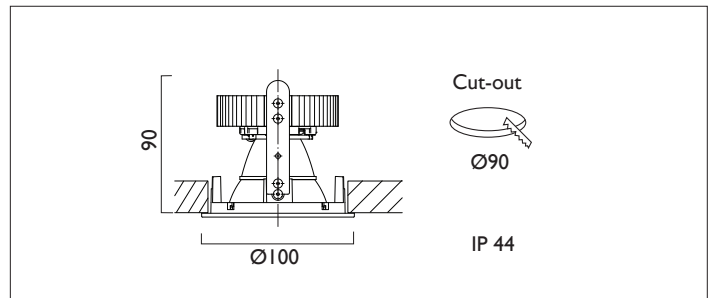

AMBIANCE X100 IP44

AMBIANCE X100 with Xicato LED recessed downlighter with deep cone reflector finished in gold, with clear glass cover and white ceiling trim. Overall diameter 100mm, cut out 90mm.

For lumen output/power, colour temperature and protocols an appropriate Light Engine should also be specified.

Product Number	C0465/*Light Engine
Lamp Type	Xicato LED, Up to 2000 lumens
Reflector	Gold
Beam Angle	60°
Construction	Aluminium / Steel / Glass
Ceiling Trim	White RAL 9010
IP	IP44
Control	Driver

Please Note: For lumen output/power, colour temperature and protocols and appropriate Light Engine should also be specified.