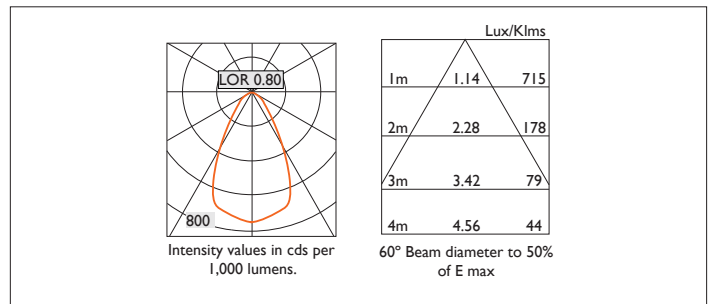

AMBIANCE X100 IP44

AMBIANCE X100 with Xicato LED recessed downlighter with deep cone reflector finished in gold, with clear glass cover and white ceiling trim. Overall diameter 100mm, cut out 90mm.

For lumen output/power, colour temperature and protocols an appropriate Light Engine should also be specified.

Product Number	C0465/*Light Engine
Lamp Type	Xicato LED, Up to 2000 lumens
Reflector	Gold
Beam Angle	60°
Construction	Aluminium / Steel / Glass
Ceiling Trim	White RAL 9010
IP	IP44
Control	Driver

Please Note: For lumen output/power, colour temperature and protocols and appropriate Light Engine should also be specified.

*Light Engine Specification

Xicato XTM L80 50,000 hours >Ra80

07A	720 lm	4.5W	160 lm/w	350mA
09A	965 lm	6.6W	146 lm/w	500mA
13A	1300 lm	9.5W	137 lm/w	700mA
14A	1490 lm	10.6W	141 lm/w	500mA
20A	2000 lm	15.2W	131 lm/w	700mA