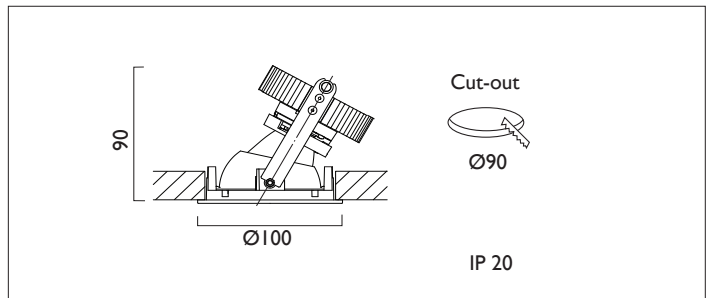

AMBIANCE X100 DIRECTIONAL

AMBIANCE X100 with Xicato LED recessed directional downlighter with deep cone reflector finished in specular silver, and white ceiling trim. Adjustable 0-30° tilt. Lockable. Overall diameter 100mm, cut out 90mm.

For lumen output/power, colour temperature and protocols an appropriate Light Engine should also be specified.

Product Number	C0541/*Light Engine
Lamp Type	Xicato LED, Up to 2000 lumens
Reflector	Specular Silver
Beam Angle	40°
Construction	Aluminium / Steel
Ceiling Trim	White RAL 9010
IP	IP20
Control	Driver