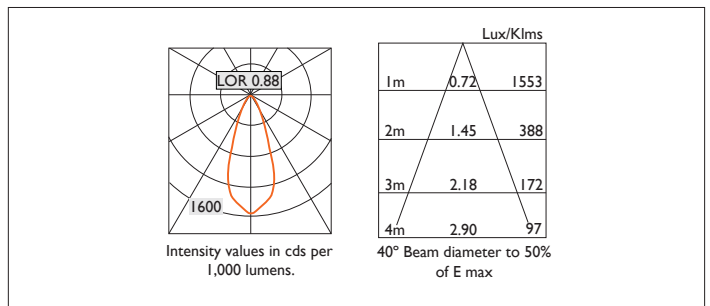

AMBIANCE X100 DIRECTIONAL

AMBIANCE X100 with Xicato LED recessed directional downlighter with deep cone reflector finished in specular silver, and white ceiling trim. Adjustable 0-30° tilt. Lockable. Overall diameter 100mm, cut out 90mm.

For lumen output/power, colour temperature and protocols an appropriate Light Engine should also be specified.

Product Number	C0541/*Light Engine
Lamp Type	Xicato LED, Up to 2000 lumens
Reflector	Specular Silver
Beam Angle	40°
Construction	Aluminium / Steel
Ceiling Trim	White RAL 9010
IP	IP20
Control	Driver

Please Note: For lumen output/power, colour temperature and protocols and appropriate Light Engine should also be specified.

*Light Engine Specification

Xicato XTM L80 50,000 hours >Ra80

07A	720 lm	4.5W	160 lm/w	350mA
09A	965 lm	6.6W	146 lm/w	500mA
13A	1300 lm	9.5W	137 lm/w	700mA
14A	1490 lm	10.6W	141 lm/w	500mA
20A	2000 lm	15.2W	131 lm/w	700mA