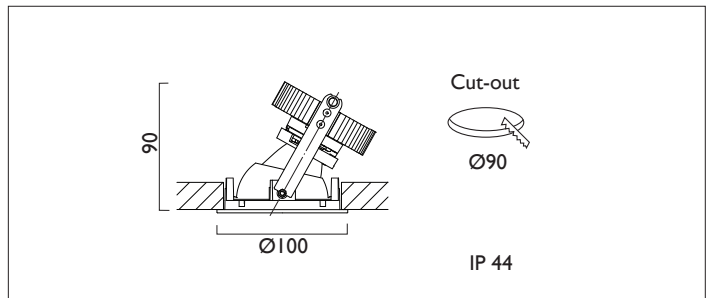

# AMBIANCE X100 DIRECTIONAL IP44

AMBIANCE X100 with Xicato LED recessed directional downlighter with deep cone reflector finished in specular silver; with clear cover glass and white ceiling trim. Adjustable 0-30° tilt. Lockable. Overall diameter 100mm, cut out 90mm.

For lumen output/power, colour temperature and protocols an appropriate Light Engine should also be specified.

Product Number	C0641/*Light Engine
Lamp Type	Xicato LED, Up to 2000 lumens
Reflector	Specular Silver
Beam Angle	40°
Construction	Aluminium / Steel / Glass
Ceiling Trim	White RAL 9010
IP	IP44
Control	Driver