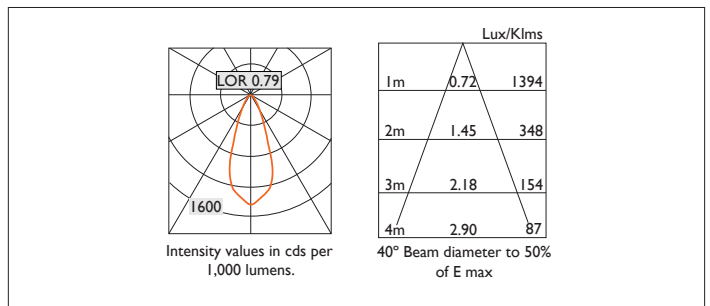

# AMBIANCE X100 DIRECTIONAL IP44

AMBIANCE X100 with Xicato LED recessed directional downlighter with deep cone reflector finished in specular silver; with clear cover glass and white ceiling trim. Adjustable 0-30° tilt. Lockable. Overall diameter 100mm, cut out 90mm.

For lumen output/power, colour temperature and protocols an appropriate Light Engine should also be specified.

Product Number	C0641/*Light Engine
Lamp Type	Xicato LED, Up to 2000 lumens
Reflector	Specular Silver
Beam Angle	40°
Construction	Aluminium / Steel / Glass
Ceiling Trim	White RAL 9010
IP	IP44
Control	Driver