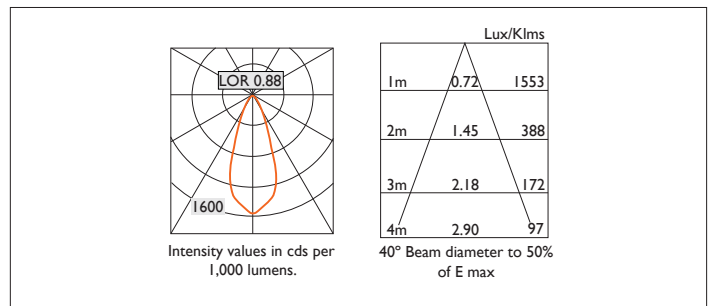

# AMBIANCE X100 DIRECTIONAL

AMBIANCE X100 with Xicato LED recessed directional downlighter with deep cone reflector finished in satin silver, and white ceiling trim. Adjustable 0-30° tilt. Lockable. Overall diameter 100mm, cut out 90mm.

For lumen output/power, colour temperature and protocols an appropriate Light Engine should also be specified.

Product Number	C0542/*Light Engine
Lamp Type	Xicato LED, Up to 2000 lumens
Reflector	Satin Silver
Beam Angle	40°
Construction	Aluminium / Steel
Ceiling Trim	White RAL 9010
IP	IP20
Control	Driver