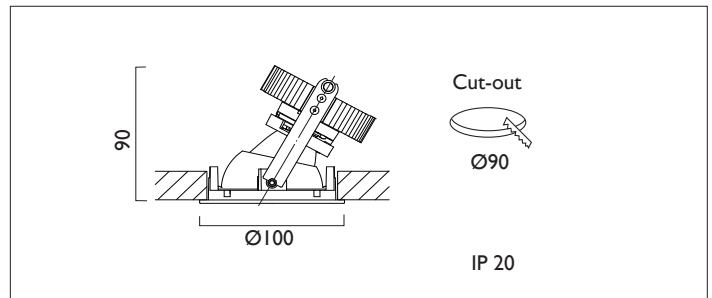

# AMBIANCE X100 DIRECTIONAL

AMBIANCE X100 with Xicato LED recessed directional downlighter with deep cone reflector finished in satin silver, and white ceiling trim. Adjustable 0-30° tilt. Lockable. Overall diameter 100mm, cut out 90mm.

For lumen output/power, colour temperature and protocols an appropriate Light Engine should also be specified.

Product Number	C0542/*Light Engine
Lamp Type	Xicato LED, Up to 2000 lumens
Reflector	Satin Silver
Beam Angle	40°
Construction	Aluminium / Steel
Ceiling Trim	White RAL 9010
IP	IP20
Control	Driver