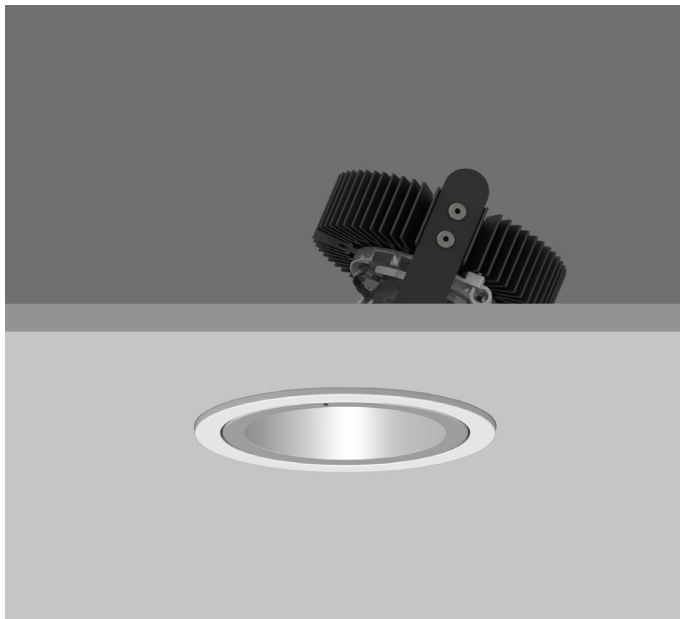

# AMBIANCE X100 DIRECTIONAL

AMBIANCE X100 with Xicato LED recessed directional downlighter with deep cone reflector finished in satin silver, and white ceiling trim. Adjustable 0-30° tilt. Lockable. Overall diameter 100mm, cut out 90mm.

For lumen output/power, colour temperature and protocols an appropriate Light Engine should also be specified.

Product Number	C0542/*Light Engine
Lamp Type	Xicato LED, Up to 2000 lumens
Reflector	Satin Silver
Beam Angle	40°
Construction	Aluminium / Steel
Ceiling Trim	White RAL 9010
IP	IP20
Control	Driver