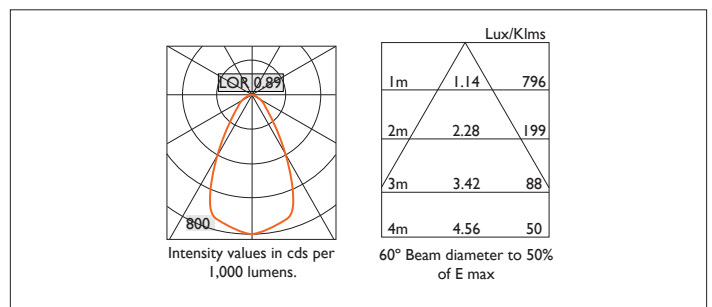

AMBIANCE X100 DIRECTIONAL

AMBIANCE X100 with Xicato LED recessed directional downlighter with deep cone reflector finished in black, and white ceiling trim. Adjustable 0-30° tilt. Lockable. Overall diameter 100mm, cut out 90mm.

For lumen output/power, colour temperature and protocols an appropriate Light Engine should also be specified.

Product Number	C0563/*Light Engine
Lamp Type	Xicato LED, Up to 2000 lumens
Reflector	Black
Beam Angle	60°
Construction	Aluminium / Steel
Ceiling Trim	White RAL 9010
IP	IP20
Control	Driver