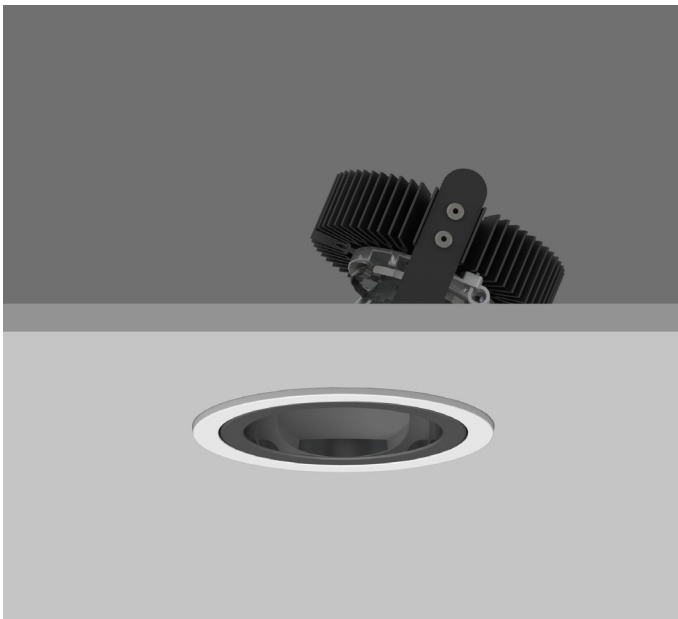

AMBIANCE X100 DIRECTIONAL

AMBIANCE X100 with Xicato LED recessed directional downlighter with deep cone reflector finished in black, and white ceiling trim. Adjustable 0-30° tilt. Lockable. Overall diameter 100mm, cut out 90mm.

For lumen output/power, colour temperature and protocols an appropriate Light Engine should also be specified.

Product Number	C0563/*Light Engine
Lamp Type	Xicato LED, Up to 2000 lumens
Reflector	Black
Beam Angle	60°
Construction	Aluminium / Steel
Ceiling Trim	White RAL 9010
IP	IP20
Control	Driver