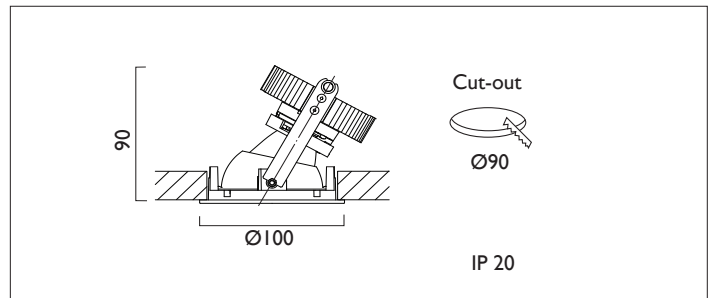

AMBIANCE X100 DIRECTIONAL

AMBIANCE X100 with Xicato LED recessed directional downlighter with deep cone reflector finished in black, and white ceiling trim. Adjustable 0-30° tilt. Lockable. Overall diameter 100mm, cut out 90mm.

For lumen output/power, colour temperature and protocols an appropriate Light Engine should also be specified.

Product Number	C0563/*Light Engine
Lamp Type	Xicato LED, Up to 2000 lumens
Reflector	Black
Beam Angle	60°
Construction	Aluminium / Steel
Ceiling Trim	White RAL 9010
IP	IP20
Control	Driver