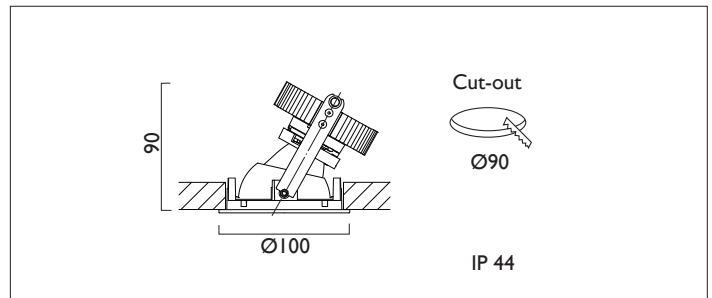

AMBIANCE X100 DIRECTIONAL IP44

AMBIANCE X100 with Xicato LED recessed directional downlighter with deep cone reflector finished in black with clear cover glass and white ceiling trim. Adjustable 0-30° tilt. Lockable. Overall diameter 100mm, cut out 90mm.

For lumen output/power, colour temperature and protocols an appropriate Light Engine should also be specified.

Product Number	C0643/*Light Engine
Lamp Type	Xicato LED, Up to 2000 lumens
Reflector	Black
Beam Angle	40°
Construction	Aluminium / Steel / Glass
Ceiling Trim	White RAL 9010
IP	IP44
Control	Driver