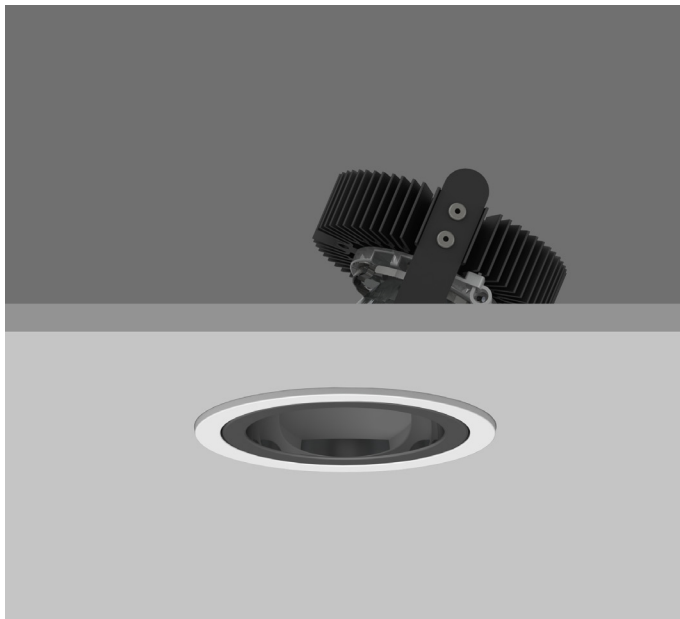

AMBIANCE X100 DIRECTIONAL IP44

AMBIANCE X100 with Xicato LED recessed directional downlighter with deep cone reflector finished in black with clear cover glass and white ceiling trim. Adjustable 0-30° tilt. Lockable. Overall diameter 100mm, cut out 90mm.

For lumen output/power, colour temperature and protocols an appropriate Light Engine should also be specified.

Product Number	C0643/*Light Engine
Lamp Type	Xicato LED, Up to 2000 lumens
Reflector	Black
Beam Angle	40°
Construction	Aluminium / Steel / Glass
Ceiling Trim	White RAL 9010
IP	IP44
Control	Driver