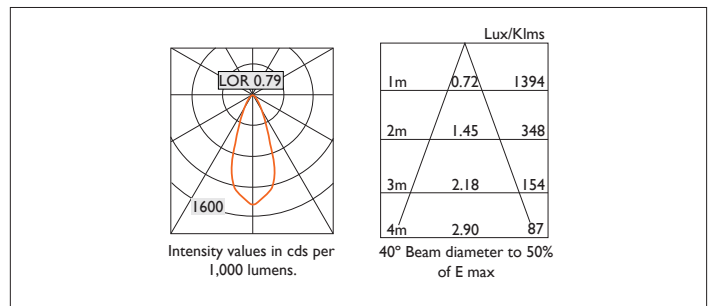

AMBIANCE X100 DIRECTIONAL IP44

AMBIANCE X100 with Xicato LED recessed directional downlighter with deep cone reflector finished in black with clear cover glass and white ceiling trim. Adjustable 0-30° tilt. Lockable. Overall diameter 100mm, cut out 90mm.

For lumen output/power, colour temperature and protocols an appropriate Light Engine should also be specified.

Product Number	C0643/*Light Engine
Lamp Type	Xicato LED, Up to 2000 lumens
Reflector	Black
Beam Angle	40°
Construction	Aluminium / Steel / Glass
Ceiling Trim	White RAL 9010
IP	IP44
Control	Driver

Please Note: For lumen output/power, colour temperature and protocols and appropriate Light Engine should also be specified.

*Light Engine Specification

Xicato XTM L80 50,000 hours >Ra80

07A	720 lm	4.5W	160 lm/w	350mA
09A	965 lm	6.6W	146 lm/w	500mA
13A	1300 lm	9.5W	137 lm/w	700mA
14A	1490 lm	10.6W	141 lm/w	500mA
20A	2000 lm	15.2W	131 lm/w	700mA