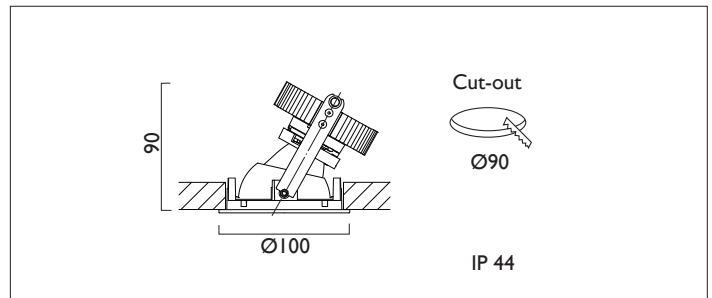

AMBIANCE X100 DIRECTIONAL IP44

AMBIANCE X100 with Xicato LED recessed directional downlighter with deep cone reflector finished in black, with clear glass cover and white ceiling trim. Adjustable 0-30° tilt. Lockable. Overall diameter 100mm, cut out 90mm.

For lumen output/power, colour temperature and protocols an appropriate Light Engine should also be specified.

Product Number	C0663/*Light Engine
Lamp Type	Xicato LED, Up to 2000 lumens
Reflector	Black
Beam Angle	60°
Construction	Aluminium / Steel / Glass
Ceiling Trim	White RAL 9010
IP	IP44
Control	Driver