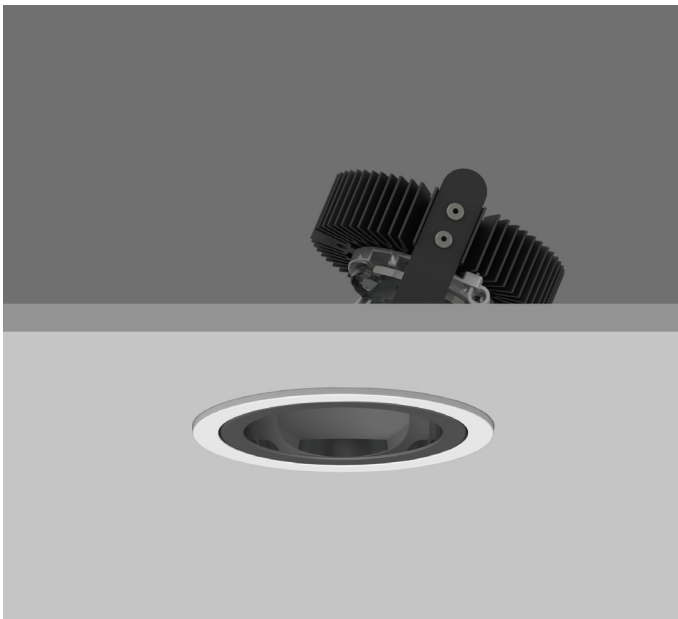

AMBIANCE X100 DIRECTIONAL IP44

AMBIANCE X100 with Xicato LED recessed directional downlighter with deep cone reflector finished in black, with clear glass cover and white ceiling trim. Adjustable 0-30° tilt. Lockable. Overall diameter 100mm, cut out 90mm.

For lumen output/power, colour temperature and protocols an appropriate Light Engine should also be specified.

Product Number	C0663/*Light Engine
Lamp Type	Xicato LED, Up to 2000 lumens
Reflector	Black
Beam Angle	60°
Construction	Aluminium / Steel / Glass
Ceiling Trim	White RAL 9010
IP	IP44
Control	Driver