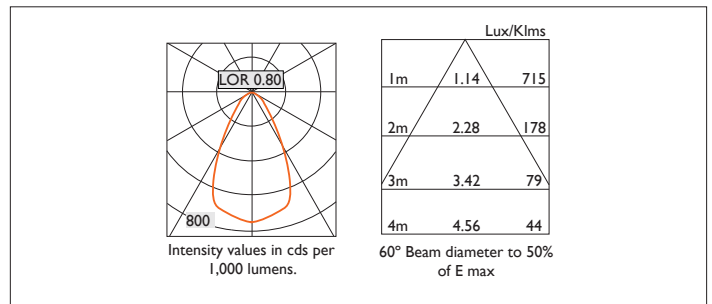

AMBIANCE X100 DIRECTIONAL IP44

AMBIANCE X100 with Xicato LED recessed directional downlighter with deep cone reflector finished in black, with clear glass cover and white ceiling trim. Adjustable 0-30° tilt. Lockable. Overall diameter 100mm, cut out 90mm.

For lumen output/power, colour temperature and protocols an appropriate Light Engine should also be specified.

Product Number	C0663/*Light Engine
Lamp Type	Xicato LED, Up to 2000 lumens
Reflector	Black
Beam Angle	60°
Construction	Aluminium / Steel / Glass
Ceiling Trim	White RAL 9010
IP	IP44
Control	Driver

Please Note: For lumen output/power, colour temperature and protocols and appropriate Light Engine should also be specified.

*Light Engine Specification

Xicato XTM L80 50,000 hours >Ra80

07A	---	720 lm	4.5W	160 lm/w	350mA
09A	---	965 lm	6.6W	146 lm/w	500mA
13A	---	1300 lm	9.5W	137 lm/w	700mA
14A	---	1490 lm	10.6W	141 lm/w	500mA
20A	---	2000 lm	15.2W	131 lm/w	700mA