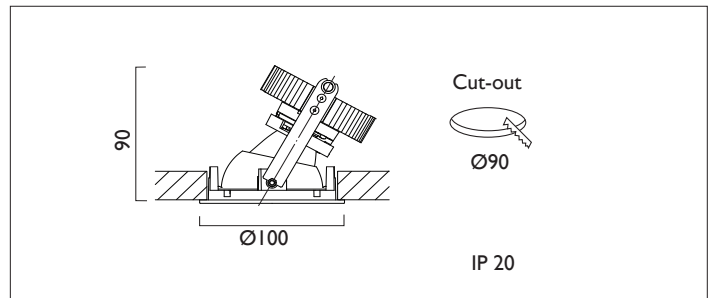

# AMBIANCE X100 DIRECTIONAL

AMBIANCE X100 with Xicato LED recessed directional downlighter with deep cone reflector finished in gold, and white ceiling trim. Adjustable 0-30° tilt. Lockable. Overall diameter 100mm, cut out 90mm.

For lumen output/power, colour temperature and protocols an appropriate Light Engine should also be specified.

Product Number	C0545/*Light Engine
Lamp Type	Xicato LED, Up to 2000 lumens
Reflector	Gold
Beam Angle	40°
Construction	Aluminium / Steel
Ceiling Trim	White RAL 9010
IP	IP20
Control	Driver