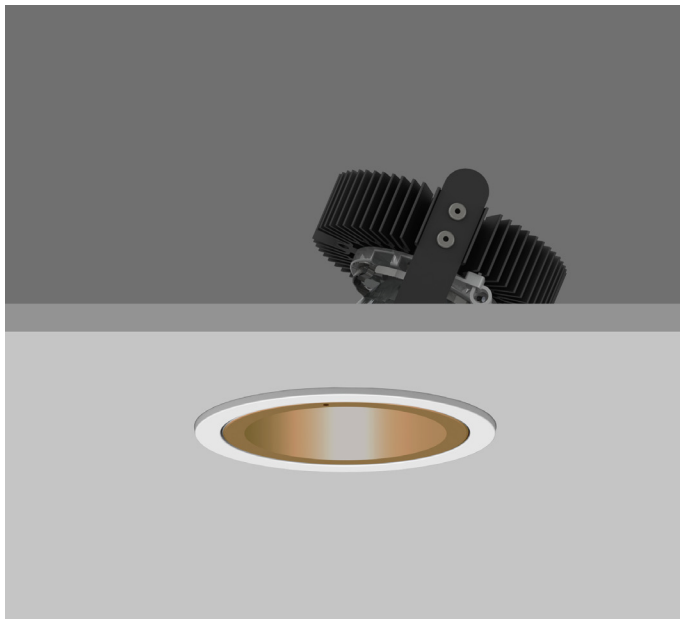

# AMBIANCE X100 DIRECTIONAL

AMBIANCE X100 with Xicato LED recessed directional downlighter with deep cone reflector finished in gold, and white ceiling trim. Adjustable 0-30° tilt. Lockable. Overall diameter 100mm, cut out 90mm.

For lumen output/power, colour temperature and protocols an appropriate Light Engine should also be specified.

Product Number	C0545/*Light Engine
Lamp Type	Xicato LED, Up to 2000 lumens
Reflector	Gold
Beam Angle	40°
Construction	Aluminium / Steel
Ceiling Trim	White RAL 9010
IP	IP20
Control	Driver