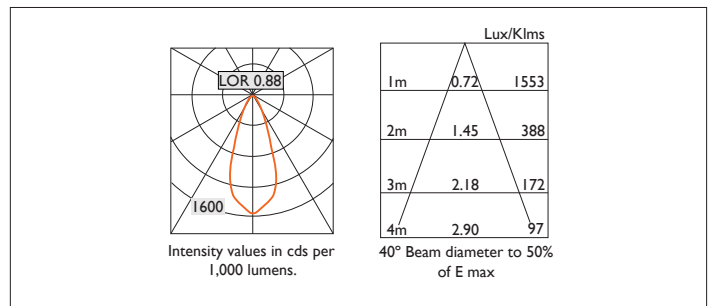

# AMBIANCE X100 DIRECTIONAL

AMBIANCE X100 with Xicato LED recessed directional downlighter with deep cone reflector finished in gold, and white ceiling trim. Adjustable 0-30° tilt. Lockable. Overall diameter 100mm, cut out 90mm.

For lumen output/power, colour temperature and protocols an appropriate Light Engine should also be specified.

Product Number	C0545/*Light Engine
Lamp Type	Xicato LED, Up to 2000 lumens
Reflector	Gold
Beam Angle	40°
Construction	Aluminium / Steel
Ceiling Trim	White RAL 9010
IP	IP20
Control	Driver