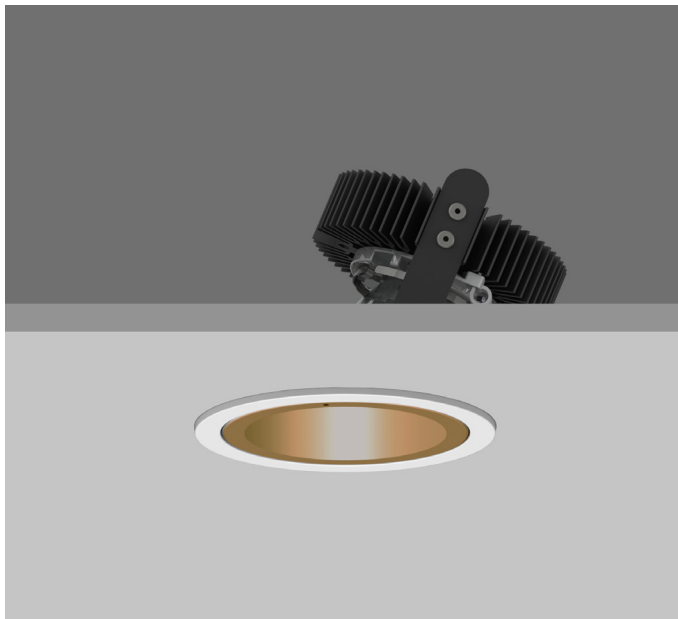

AMBIANCE X100 DIRECTIONAL IP44

AMBIANCE X100 with Xicato LED recessed directional downlighter with deep cone reflector finished in gold with clear cover glass and white ceiling trim. Adjustable 0-30° tilt. Lockable. Overall diameter 100mm, cut out 90mm.

For lumen output/power, colour temperature and protocols an appropriate Light Engine should also be specified.

Product Number	C0645/*Light Engine
Lamp Type	Xicato LED, Up to 2000 lumens
Reflector	Gold
Beam Angle	40°
Construction	Aluminium / Steel / Glass
Ceiling Trim	White RAL 9010
IP	IP44
Control	Driver

Please Note: For lumen output/power, colour temperature and protocols and appropriate Light Engine should also be specified.

*Light Engine Specification

Xicato XTM L80 50,000 hours >Ra80

07A	720 lm	4.5W	160 lm/w	350mA
09A	965 lm	6.6W	146 lm/w	500mA
13A	1300 lm	9.5W	137 lm/w	700mA
14A	1490 lm	10.6W	141 lm/w	500mA
20A	2000 lm	15.2W	131 lm/w	700mA