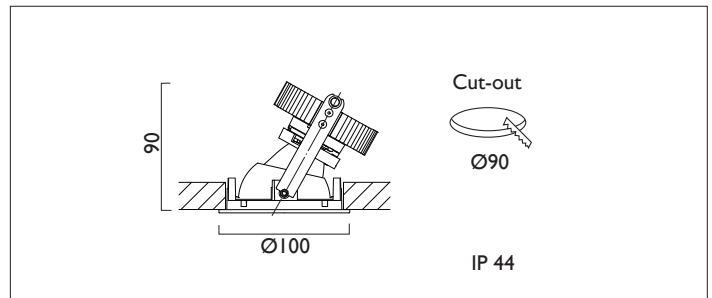

AMBIANCE X100 DIRECTIONAL IP44

AMBIANCE X100 with Xicato LED recessed directional downlighter with deep cone reflector finished in gold with clear cover glass and white ceiling trim. Adjustable 0-30° tilt. Lockable. Overall diameter 100mm, cut out 90mm.

For lumen output/power, colour temperature and protocols an appropriate Light Engine should also be specified.

Product Number	C0645/*Light Engine
Lamp Type	Xicato LED, Up to 2000 lumens
Reflector	Gold
Beam Angle	40°
Construction	Aluminium / Steel / Glass
Ceiling Trim	White RAL 9010
IP	IP44
Control	Driver