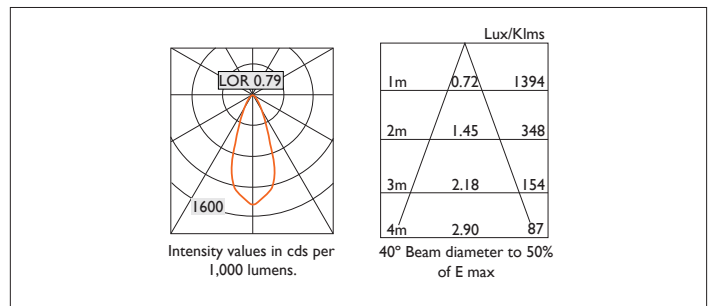

AMBIANCE X100 DIRECTIONAL IP44

AMBIANCE X100 with Xicato LED recessed directional downlighter with deep cone reflector finished in gold with clear cover glass and white ceiling trim. Adjustable 0-30° tilt. Lockable. Overall diameter 100mm, cut out 90mm.

For lumen output/power, colour temperature and protocols an appropriate Light Engine should also be specified.

Product Number	C0645/*Light Engine
Lamp Type	Xicato LED, Up to 2000 lumens
Reflector	Gold
Beam Angle	40°
Construction	Aluminium / Steel / Glass
Ceiling Trim	White RAL 9010
IP	IP44
Control	Driver

Please Note: For lumen output/power, colour temperature and protocols and appropriate Light Engine should also be specified.

*Light Engine Specification

Xicato XTM L80 50,000 hours >Ra80

07A	720 lm	4.5W	160 lm/w	350mA
09A	965 lm	6.6W	146 lm/w	500mA
13A	1300 lm	9.5W	137 lm/w	700mA
14A	1490 lm	10.6W	141 lm/w	500mA
20A	2000 lm	15.2W	131 lm/w	700mA