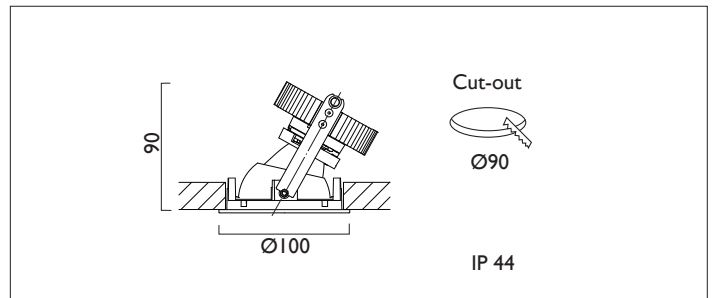

AMBIANCE X100 DIRECTIONAL IP44

AMBIANCE X100 with Xicato LED recessed directional downlighter with deep cone reflector finished in gold, with clear glass cover and white ceiling trim. Adjustable 0-30° tilt. Lockable. Overall diameter 100mm, cut out 90mm.

For lumen output/power, colour temperature and protocols an appropriate Light Engine should also be specified.

Product Number	C0665/*Light Engine
Lamp Type	Xicato LED, Up to 2000 lumens
Reflector	Gold
Beam Angle	60°
Construction	Aluminium / Steel / Glass
Ceiling Trim	White RAL 9010
IP	IP44
Control	Driver