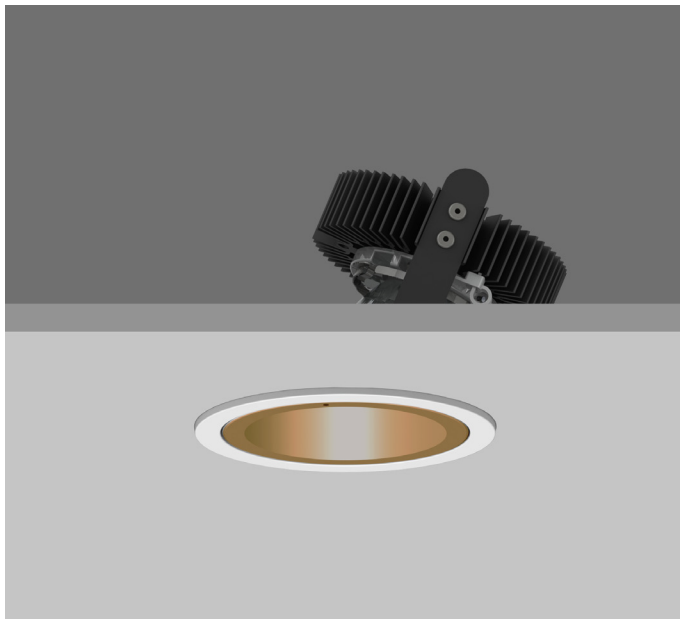

AMBIANCE X100 DIRECTIONAL IP44

AMBIANCE X100 with Xicato LED recessed directional downlighter with deep cone reflector finished in gold, with clear glass cover and white ceiling trim. Adjustable 0-30° tilt. Lockable. Overall diameter 100mm, cut out 90mm.

For lumen output/power, colour temperature and protocols an appropriate Light Engine should also be specified.

Product Number	C0665/*Light Engine
Lamp Type	Xicato LED, Up to 2000 lumens
Reflector	Gold
Beam Angle	60°
Construction	Aluminium / Steel / Glass
Ceiling Trim	White RAL 9010
IP	IP44
Control	Driver