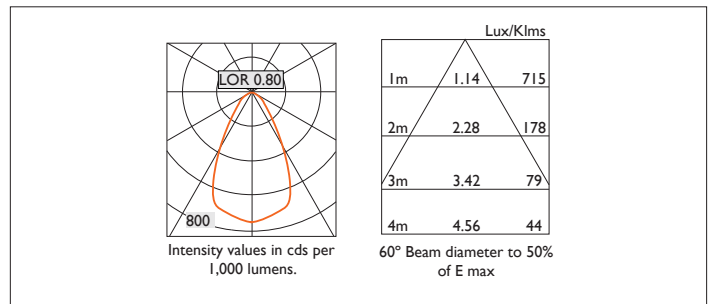

AMBIANCE X100 DIRECTIONAL IP44

AMBIANCE X100 with Xicato LED recessed directional downlighter with deep cone reflector finished in gold, with clear glass cover and white ceiling trim. Adjustable 0-30° tilt. Lockable. Overall diameter 100mm, cut out 90mm.

For lumen output/power, colour temperature and protocols an appropriate Light Engine should also be specified.

Product Number	C0665/*Light Engine
Lamp Type	Xicato LED, Up to 2000 lumens
Reflector	Gold
Beam Angle	60°
Construction	Aluminium / Steel / Glass
Ceiling Trim	White RAL 9010
IP	IP44
Control	Driver

Please Note: For lumen output/power, colour temperature and protocols and appropriate Light Engine should also be specified.

*Light Engine Specification

Xicato XTM L80 50,000 hours >Ra80

07A	720 lm	4.5W	160 lm/w	350mA
09A	965 lm	6.6W	146 lm/w	500mA
13A	1300 lm	9.5W	137 lm/w	700mA
14A	1490 lm	10.6W	141 lm/w	500mA
20A	2000 lm	15.2W	131 lm/w	700mA