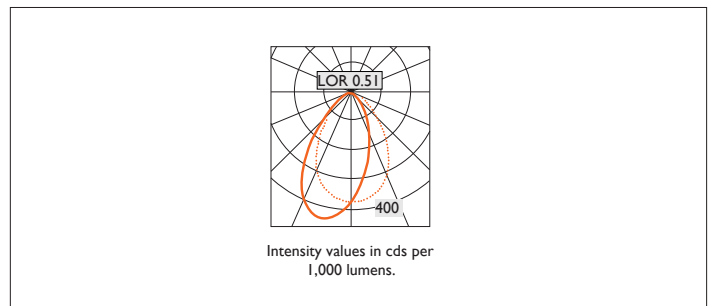

AMBIANCE X100 WALLWASHER

AMBIANCE X100 with Xicato LED recessed wallwasher with deep cone reflector and spread lens, finished in specular silver, and white ceiling trim. Overall diameter 100mm, cut out 90mm.

For lumen output/power, colour temperature and protocols an appropriate Light Engine should also be specified.

Product Number	C0701/*Light Engine
Lamp Type	Xicato LED, Up to 2000 lumens
Reflector	Specular Silver
Construction	Aluminium / Steel / Glass
Ceiling Trim	White RAL 9010
IP	IP20
Control	Driver

Please Note: For lumen output/power, colour temperature and protocols and appropriate Light Engine should also be specified.

*Light Engine Specification

Xicato XTM L80 50,000 hours >Ra80

07A	720 lm	4.5W	160 lm/w	350mA
09A	965 lm	6.6W	146 lm/w	500mA
13A	1300 lm	9.5W	137 lm/w	700mA
14A	1490 lm	10.6W	141 lm/w	500mA
20A	2000 lm	15.2W	131 lm/w	700mA

2700K	2	0 No Emergency - E Maintained Emergency	
3000K	3		
3500K	4		
4000K	5		
			0 Fixed Output 1 1-10V 3 DSI 5 DALI 7 Lead / Trailing 9 Addressable

EN 60598-1
WEE/AE0290TY