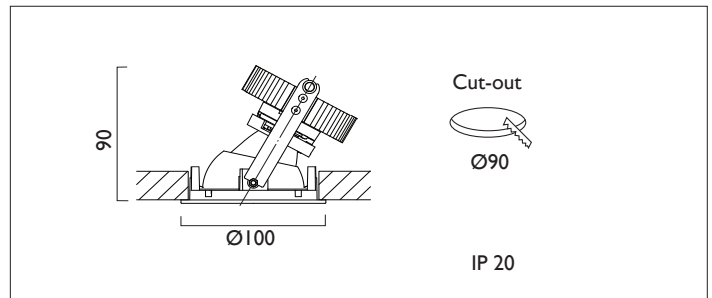

# AMBIANCE X100 WALLWASHER

AMBIANCE X100 with Xicato LED recessed wallwasher with deep cone reflector and spread lens, finished in specular silver, and white ceiling trim. Overall diameter 100mm, cut out 90mm.

For lumen output/power, colour temperature and protocols an appropriate Light Engine should also be specified.

Product Number	C0701/*Light Engine
Lamp Type	Xicato LED, Up to 2000 lumens
Reflector	Specular Silver
Construction	Aluminium / Steel / Glass
Ceiling Trim	White RAL 9010
IP	IP20
Control	Driver