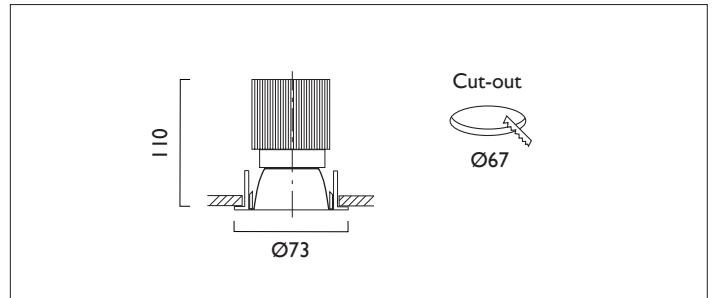

Ambiance L73

AMBIANCE L73 FIXED Round recessed downlighter with standard white ceiling trim and a choice of deep cone reflector finish and beam distribution. Overall diameter 73mm, cut out 67mm diameter. 3 Step MacAdam LED.

Product Number	C0131/*Engine
Lamp Type	3 Step MacAdam LED, Up to 1084 lms
Reflector	Specular Silver
Beam Angle	28°
Construction	Aluminium / Steel
Ceiling Trim	White RAL 9010
IP	IP20
Control	Driver

Please Note: For lumen output/power; colour temperature and protocols and appropriate Light Engine should also be specified.