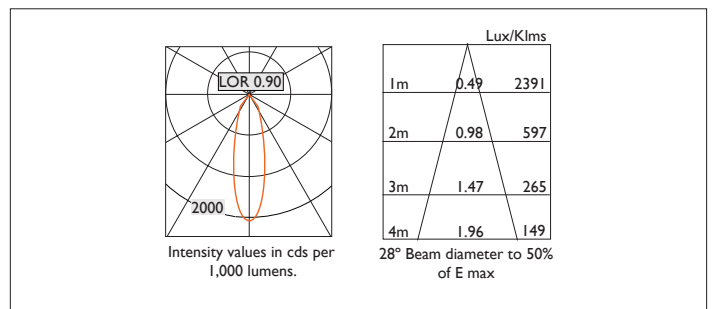

Product Number	C0131/*Engine
Lamp Type	3 Step MacAdam LED, Up to 1084 lms
Reflector	Specular Silver
Beam Angle	28°
Construction	Aluminium / Steel
Ceiling Trim	White RAL 9010
IP	IP20
Control	Driver

Please Note: For lumen output/power; colour temperature and protocols and appropriate Light Engine should also be specified.