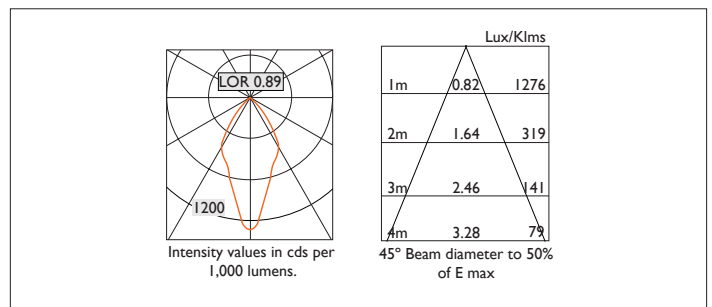

Product Number	C0151/*Engine
Lamp Type	3 Step MacAdam LED, Up to 1084 lms
Reflector	Specular Silver
Beam Angle	45°
Construction	Aluminium / Steel
Ceiling Trim	White RAL 9010
IP	IP20
Control	Driver

Please Note: For lumen output/power, colour temperature and protocols and appropriate Light Engine should also be specified.