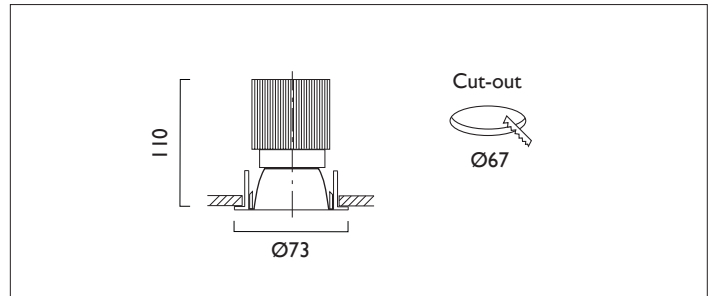

# Ambiance L73

AMBIANCE L73 FIXED Round recessed downlighter with standard white ceiling trim and a choice of deep cone reflector finish and beam distribution. Overall diameter 73mm, cut out 67mm diameter. 3 Step MacAdam LED.

Product Number	C0151/*Engine
Lamp Type	3 Step MacAdam LED, Up to 1084 lms
Reflector	Specular Silver
Beam Angle	45°
Construction	Aluminium / Steel
Ceiling Trim	White RAL 9010
IP	IP20
Control	Driver

Please Note: For lumen output/power, colour temperature and protocols and appropriate Light Engine should also be specified.