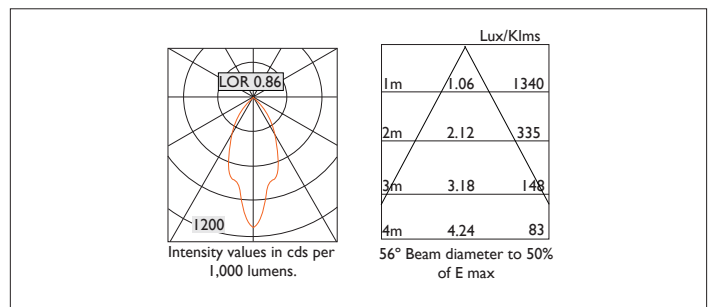

Product Number	C0161/*Engine
Lamp Type	3 Step MacAdam LED, Up to 1084 lms
Reflector	Specular Silver
Beam Angle	56°
Construction	Aluminium / Steel
Ceiling Trim	White RAL 9010
IP	IP20
Control	Driver

Please Note: For lumen output/power, colour temperature and protocols and appropriate Light Engine should also be specified.