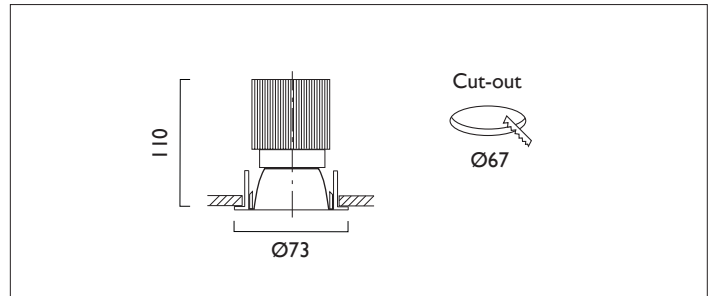

Ambiance L73

AMBIANCE L73 FIXED Round recessed downlighter with standard white ceiling trim and a choice of deep cone reflector finish and beam distribution. Overall diameter 73mm, cut out 67mm diameter. 3 Step MacAdam LED.

Product Number	C0161/*Engine
Lamp Type	3 Step MacAdam LED, Up to 1084 lms
Reflector	Specular Silver
Beam Angle	56°
Construction	Aluminium / Steel
Ceiling Trim	White RAL 9010
IP	IP20
Control	Driver

Please Note: For lumen output/power, colour temperature and protocols and appropriate Light Engine should also be specified.