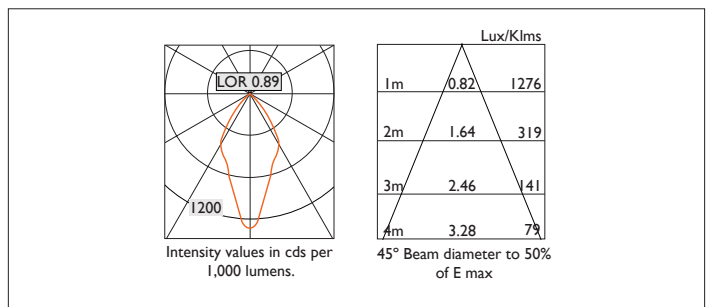

Product Number	C0152/*Engine
Lamp Type	3 Step MacAdam LED, Up to 1084 lms
Reflector	Satin Silver
Beam Angle	45°
Construction	Aluminium / Steel
Ceiling Trim	White RAL 9010
IP	IP20
Control	Driver

Please Note: For lumen output/power, colour temperature and protocols and appropriate Light Engine should also be specified.