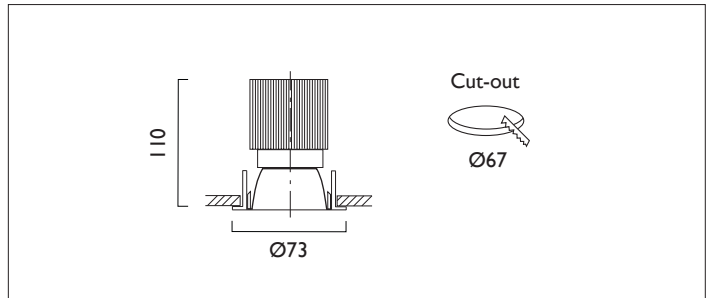

Ambiance L73

AMBIANCE L73 FIXED Round recessed downlighter with standard white ceiling trim and a choice of deep cone reflector finish and beam distribution. Overall diameter 73mm, cut out 67mm diameter. 3 Step MacAdam LED.

Product Number	C0152/*Engine
Lamp Type	3 Step MacAdam LED, Up to 1084 lms
Reflector	Satin Silver
Beam Angle	45°
Construction	Aluminium / Steel
Ceiling Trim	White RAL 9010
IP	IP20
Control	Driver

Please Note: For lumen output/power, colour temperature and protocols and appropriate Light Engine should also be specified.