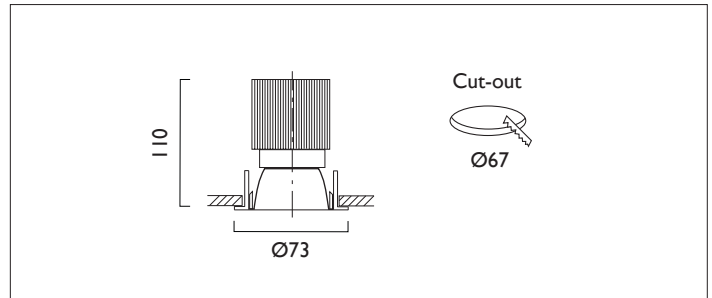

Ambiance L73

AMBIANCE L73 FIXED Round recessed downlighter with standard white ceiling trim and a choice of deep cone reflector finish and beam distribution. Overall diameter 73mm, cut out 67mm diameter. 3 Step MacAdam LED.

Product Number	C0162/*Engine
Lamp Type	3 Step MacAdam LED, Up to 1084 lms
Reflector	Satin Silver
Beam Angle	56°
Construction	Aluminium / Steel
Ceiling Trim	White RAL 9010
IP	IP20
Control	Driver

Please Note: For lumen output/power, colour temperature and protocols and appropriate Light Engine should also be specified.