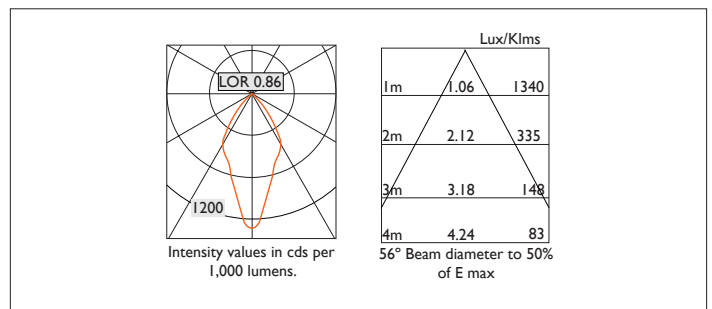

Ambiance L73

AMBIANCE L73 FIXED Round recessed downlighter with standard white ceiling trim and a choice of deep cone reflector finish and beam distribution. Overall diameter 73mm, cut out 67mm diameter. 3 Step MacAdam LED.

Product Number	C0162/*Engine
Lamp Type	3 Step MacAdam LED, Up to 1084 lms
Reflector	Satin Silver
Beam Angle	56°
Construction	Aluminium / Steel
Ceiling Trim	White RAL 9010
IP	IP20
Control	Driver

Please Note: For lumen output/power, colour temperature and protocols and appropriate Light Engine should also be specified.