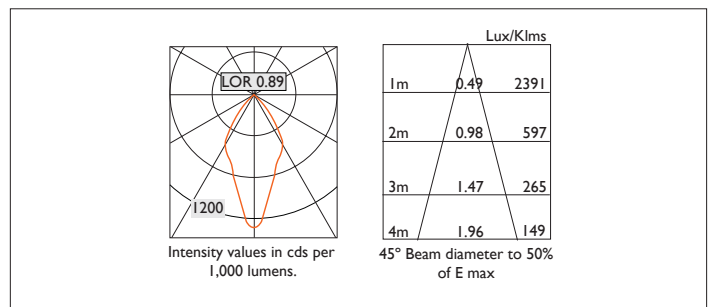

Product Number	C0153/*Engine
Lamp Type	3 Step MacAdam LED, Up to 1084 lms
Reflector	Black
Beam Angle	45°
Construction	Aluminium / Steel
Ceiling Trim	White RAL 9010
IP	IP20
Control	Driver

Please Note: For lumen output/power, colour temperature and protocols and appropriate Light Engine should also be specified.