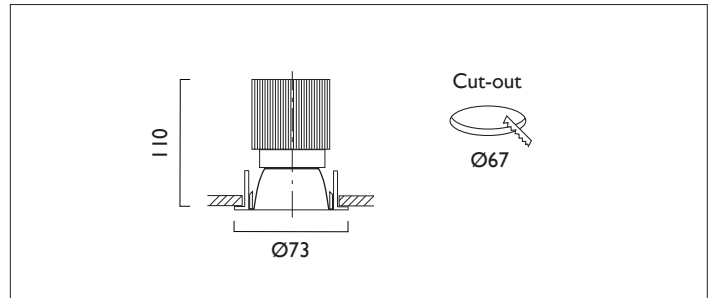

Ambiance L73

AMBIANCE L73 FIXED Round recessed downlighter with standard white ceiling trim and a choice of deep cone reflector finish and beam distribution. Overall diameter 73mm, cut out 67mm diameter. 3 Step MacAdam LED.

Product Number	C0153/*Engine
Lamp Type	3 Step MacAdam LED, Up to 1084 lms
Reflector	Black
Beam Angle	45°
Construction	Aluminium / Steel
Ceiling Trim	White RAL 9010
IP	IP20
Control	Driver

Please Note: For lumen output/power, colour temperature and protocols and appropriate Light Engine should also be specified.