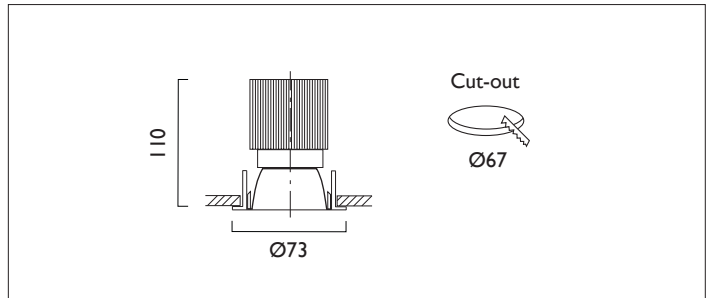

Ambiance L73

AMBIANCE L73 FIXED Round recessed downlighter with standard white ceiling trim and a choice of deep cone reflector finish and beam distribution. Overall diameter 73mm, cut out 67mm diameter. 3 Step MacAdam LED.

Product Number	C0154/*Engine
Lamp Type	3 Step MacAdam LED, Up to 1084 lms
Reflector	White
Beam Angle	45°
Construction	Aluminium / Steel
Ceiling Trim	White RAL 9010
IP	IP20
Control	Driver

Please Note: For lumen output/power, colour temperature and protocols and appropriate Light Engine should also be specified.