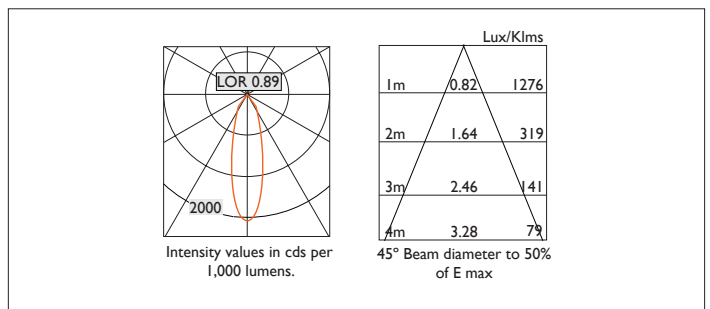

Product Number	C0154/*Engine
Lamp Type	3 Step MacAdam LED, Up to 1084 lms
Reflector	White
Beam Angle	45°
Construction	Aluminium / Steel
Ceiling Trim	White RAL 9010
IP	IP20
Control	Driver

Please Note: For lumen output/power, colour temperature and protocols and appropriate Light Engine should also be specified.