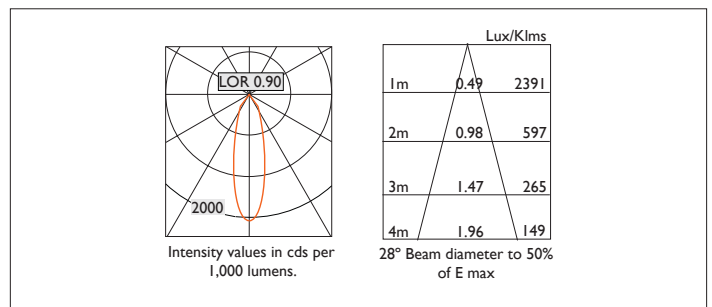

Product Number	C0135/*Engine
Lamp Type	3 Step MacAdam LED, Up to 1084 lms
Reflector	Gold
Beam Angle	28°
Construction	Aluminium / Steel
Ceiling Trim	White RAL 9010
IP	IP20
Control	Driver

Please Note: For lumen output/power, colour temperature and protocols and appropriate Light Engine should also be specified.