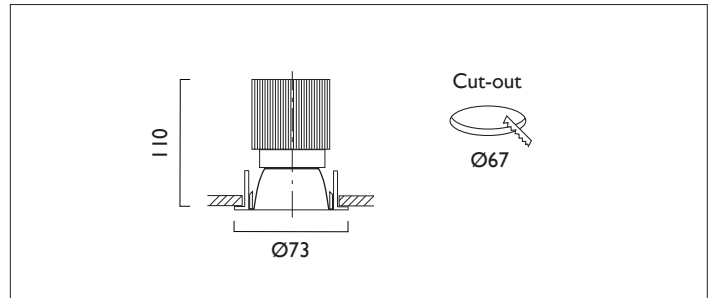

Ambiance L73

AMBIANCE L73 FIXED Round recessed downlighter with standard white ceiling trim and a choice of deep cone reflector finish and beam distribution. Overall diameter 73mm, cut out 67mm diameter. 3 Step MacAdam LED.

Product Number	C0135/*Engine
Lamp Type	3 Step MacAdam LED, Up to 1084 lms
Reflector	Gold
Beam Angle	28°
Construction	Aluminium / Steel
Ceiling Trim	White RAL 9010
IP	IP20
Control	Driver

Please Note: For lumen output/power, colour temperature and protocols and appropriate Light Engine should also be specified.