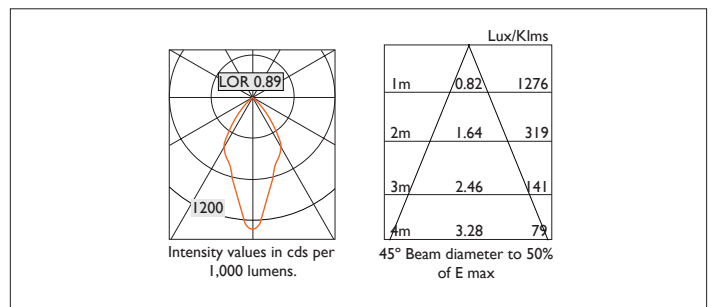

Product Number	C0155/*Engine
Lamp Type	Luxeon LED
Reflector	Gold
Beam Angle	45°
Construction	Aluminium / Steel
Ceiling Trim	White RAL 9010
IP	IP20
Control	Driver

Please Note: For lumen output/power, colour temperature and protocols and appropriate Light Engine should also be specified.