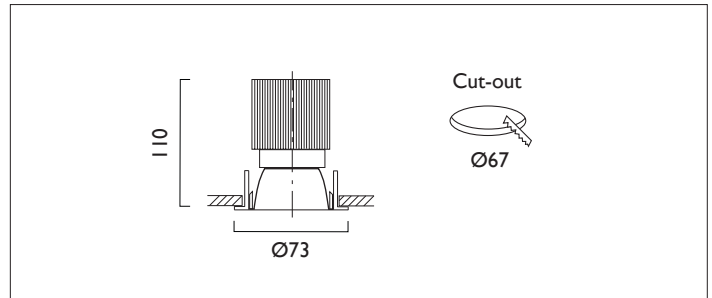

# Ambiance L73

AMBIANCE L73 FIXED Round recessed downlighter with standard white ceiling trim and a choice of deep cone reflector finish and beam distribution. Overall diameter 73mm, cut out 67mm diameter. 3 Step MacAdam LED.

Product Number	C0155/*Engine
Lamp Type	Luxeon LED
Reflector	Gold
Beam Angle	45°
Construction	Aluminium / Steel
Ceiling Trim	White RAL 9010
IP	IP20
Control	Driver

Please Note: For lumen output/power, colour temperature and protocols and appropriate Light Engine should also be specified.