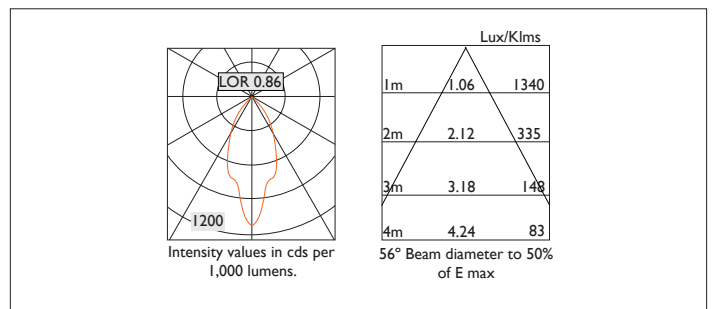

Product Number	C0155/*Engine
Lamp Type	Luxeon LED
Reflector	Gold
Beam Angle	45°
Construction	Aluminium / Steel
Ceiling Trim	White RAL 9010
IP	IP20
Control	Driver

Please Note: For lumen output/power, colour temperature and protocols and appropriate Light Engine should also be specified.