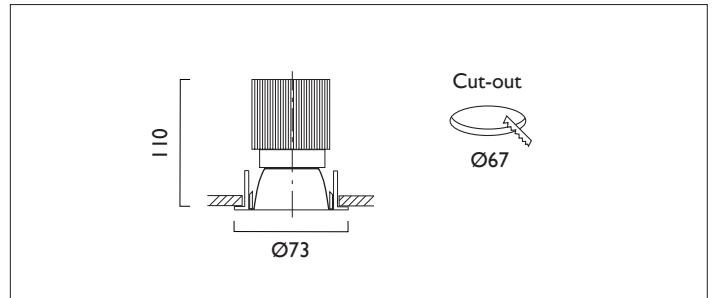

Ambiance L73

AMBIANCE L73 FIXED Round recessed downlighter with standard white ceiling trim and a choice of deep cone reflector finish and beam distribution. Overall diameter 73mm, cut out 67mm diameter. 3 Step MacAdam LED.

Product Number	C0155/*Engine
Lamp Type	Luxeon LED
Reflector	Gold
Beam Angle	45°
Construction	Aluminium / Steel
Ceiling Trim	White RAL 9010
IP	IP20
Control	Driver

Please Note: For lumen output/power, colour temperature and protocols and appropriate Light Engine should also be specified.