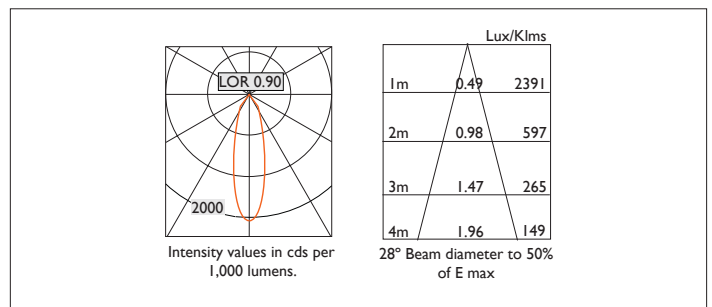

Product Number	C0138/*Engine
Lamp Type	3 Step MacAdam LED, Up to 1084 lms
Reflector	Spectro Silver
Beam Angle	28°
Construction	Aluminium / Steel
Ceiling Trim	White RAL 9010
IP	IP20
Control	Driver

Please Note: For lumen output/power; colour temperature and protocols and appropriate Light Engine should also be specified.