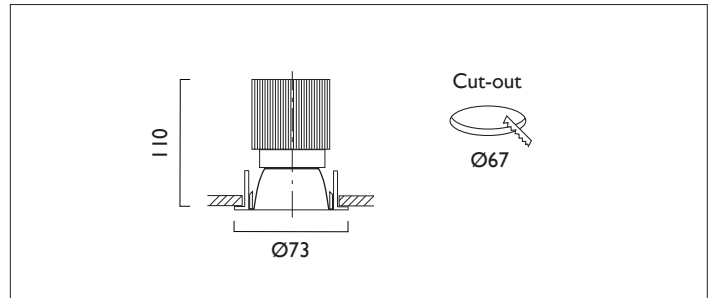

# Ambiance L73

AMBIANCE L73 FIXED Round recessed downlighter with standard white ceiling trim and a choice of deep cone reflector finish and beam distribution. Overall diameter 73mm, cut out 67mm diameter. 3 Step MacAdam LED.

Product Number	C0138/*Engine
Lamp Type	3 Step MacAdam LED, Up to 1084 lms
Reflector	Spectro Silver
Beam Angle	28°
Construction	Aluminium / Steel
Ceiling Trim	White RAL 9010
IP	IP20
Control	Driver

Please Note: For lumen output/power; colour temperature and protocols and appropriate Light Engine should also be specified.