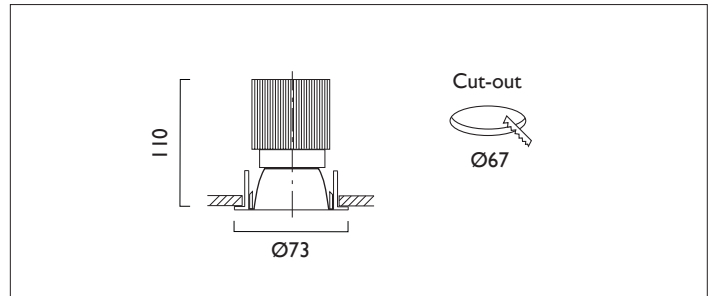

Ambiance L73

AMBIANCE L73 FIXED Round recessed downlighter with standard white ceiling trim and a choice of deep cone reflector finish and beam distribution. Overall diameter 73mm, cut out 67mm diameter. 3 Step MacAdam LED.

Product Number	C0158/*Engine
Lamp Type	3 Step MacAdam LED, Up to 1084 lms
Reflector	Spectro Silver
Beam Angle	45°
Construction	Aluminium / Steel
Ceiling Trim	White RAL 9010
IP	IP20
Control	Driver

Please Note: For lumen output/power, colour temperature and protocols and appropriate Light Engine should also be specified.