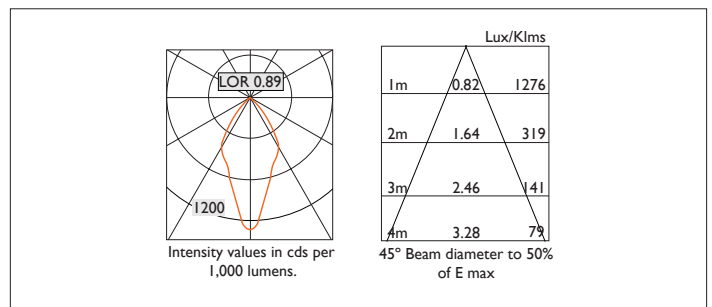

Product Number	C0158/*Engine
Lamp Type	3 Step MacAdam LED, Up to 1084 lms
Reflector	Spectro Silver
Beam Angle	45°
Construction	Aluminium / Steel
Ceiling Trim	White RAL 9010
IP	IP20
Control	Driver

Please Note: For lumen output/power, colour temperature and protocols and appropriate Light Engine should also be specified.