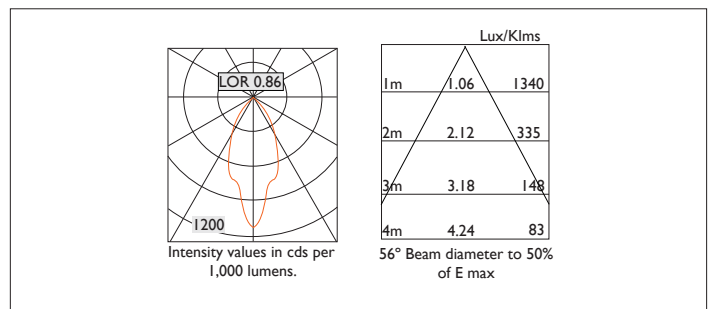

# Ambiance L73

AMBIANCE L73 FIXED Round recessed downlighter with standard white ceiling trim and a choice of deep cone reflector finish and beam distribution. Overall diameter 73mm, cut out 67mm diameter. 3 Step MacAdam LED.

Product Number	C0168/*Engine
Lamp Type	3 Step MacAdam LED, Up to 1084 lms
Reflector	Spectro Silver
Beam Angle	56°
Construction	Aluminium / Steel
Ceiling Trim	White RAL 9010
IP	IP20
Control	Driver

Please Note: For lumen output/power, colour temperature and protocols and appropriate Light Engine should also be specified.