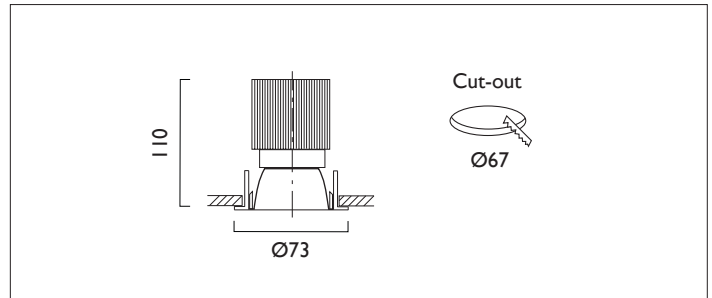

# Ambiance L73

AMBIANCE L73 FIXED Round recessed downlighter with standard white ceiling trim and a choice of deep cone reflector finish and beam distribution. Overall diameter 73mm, cut out 67mm diameter. 3 Step MacAdam LED.

Product Number	C0168/*Engine
Lamp Type	3 Step MacAdam LED, Up to 1084 lms
Reflector	Spectro Silver
Beam Angle	56°
Construction	Aluminium / Steel
Ceiling Trim	White RAL 9010
IP	IP20
Control	Driver

Please Note: For lumen output/power, colour temperature and protocols and appropriate Light Engine should also be specified.