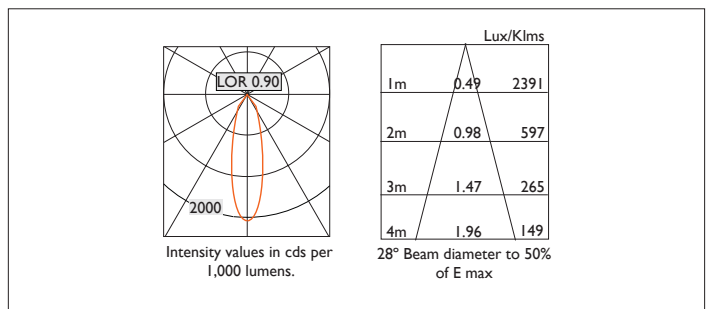

# Ambiance L73 Directional

AMBIANCE L73 DIRECTIONAL Round recessed downlighter with standard white ceiling trim and a choice of deep cone reflector finish and beam distribution. 0-25° tilt. Overall diameter 73mm, cut out 67mm diameter. 3 Step MacAdam LED.

Product Number	C0231/*Engine
Lamp Type	3 Step MacAdam LED, Up to 1084lms
Reflector	Specular Silver
Beam Angle	28°
Construction	Aluminium / Steel
Ceiling Trim	White RAL 9010
IP	IP20
Control	Driver

Please Note: For lumen output/power, colour temperature and protocols and appropriate Light Engine should also be specified.