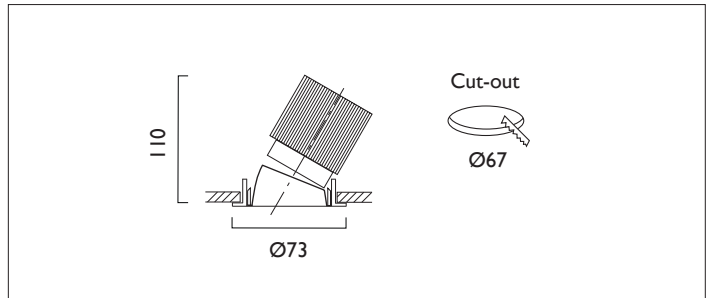

# Ambiance L73 Directional

AMBIANCE L73 DIRECTIONAL Round recessed downlighter with standard white ceiling trim and a choice of deep cone reflector finish and beam distribution. 0-25° tilt. Overall diameter 73mm, cut out 67mm diameter. 3 Step MacAdam LED.

Product Number	C0231/*Engine
Lamp Type	3 Step MacAdam LED, Up to 1084lms
Reflector	Specular Silver
Beam Angle	28°
Construction	Aluminium / Steel
Ceiling Trim	White RAL 9010
IP	IP20
Control	Driver

Please Note: For lumen output/power, colour temperature and protocols and appropriate Light Engine should also be specified.