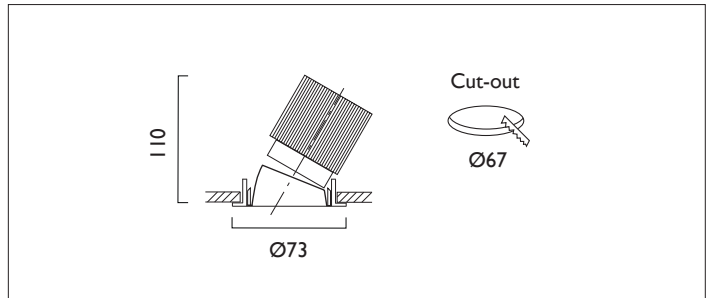

# Ambiance L73 Directional

AMBIANCE L73 DIRECTIONAL Round recessed downlighter with standard white ceiling trim and a choice of deep cone reflector finish and beam distribution. 0-25° tilt. Overall diameter 73mm, cut out 67mm diameter. 3 Step MacAdam LED.

Product Number	C0232/*Engine
Lamp Type	3 Step MacAdam LED, Up to 1084lms
Reflector	Satin Silver
Beam Angle	28°
Construction	Aluminium / Steel
Ceiling Trim	White RAL 9010
IP	IP20
Control	Driver

Please Note: For lumen output/power, colour temperature and protocols and appropriate Light Engine should also be specified.