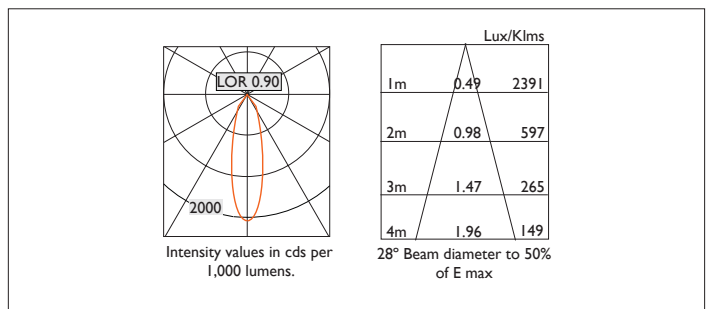

# Ambiance L73 Directional

AMBIANCE L73 DIRECTIONAL Round recessed downlighter with standard white ceiling trim and a choice of deep cone reflector finish and beam distribution. 0-25° tilt. Overall diameter 73mm, cut out 67mm diameter. 3 Step MacAdam LED.

Product Number	C0232/*Engine
Lamp Type	3 Step MacAdam LED, Up to 1084lms
Reflector	Satin Silver
Beam Angle	28°
Construction	Aluminium / Steel
Ceiling Trim	White RAL 9010
IP	IP20
Control	Driver

Please Note: For lumen output/power, colour temperature and protocols and appropriate Light Engine should also be specified.