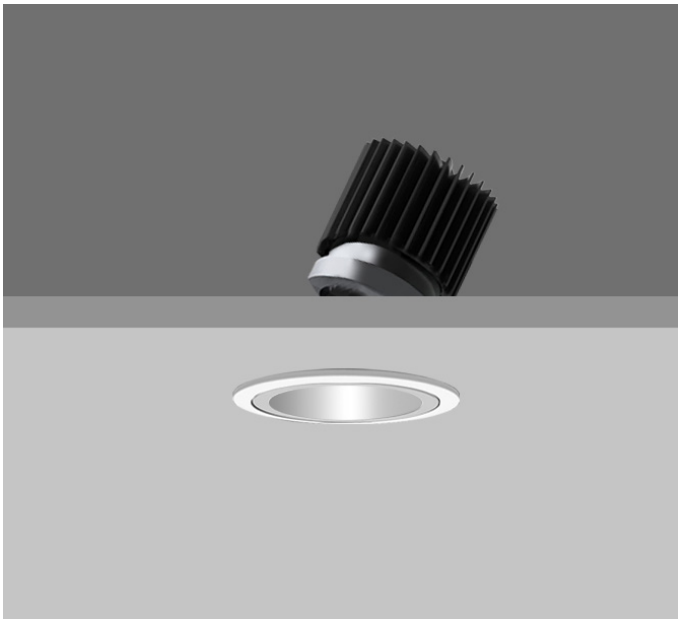

# Ambiance L73 Directional

AMBIANCE L73 DIRECTIONAL Round recessed downlighter with standard white ceiling trim and a choice of deep cone reflector finish and beam distribution. 0-25° tilt. Overall diameter 73mm, cut out 67mm diameter. 3 Step MacAdam LED.

Product Number	C0232/*Engine
Lamp Type	3 Step MacAdam LED, Up to 1084lms
Reflector	Satin Silver
Beam Angle	28°
Construction	Aluminium / Steel
Ceiling Trim	White RAL 9010
IP	IP20
Control	Driver

Please Note: For lumen output/power, colour temperature and protocols and appropriate Light Engine should also be specified.