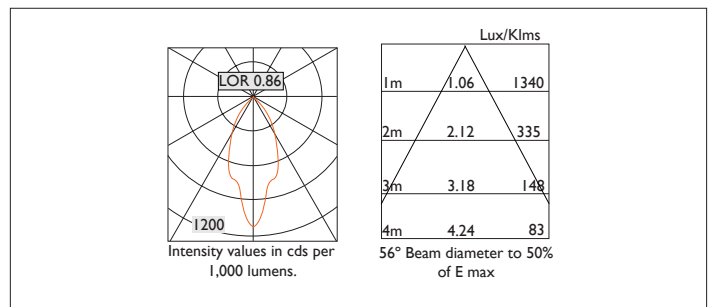

# Ambiance L73 Directional

AMBIANCE L73 DIRECTIONAL Round recessed downlighter with standard white ceiling trim and a choice of deep cone reflector finish and beam distribution. 0-25° tilt. Overall diameter 73mm, cut out 67mm diameter. 3 Step MacAdam LED.

Product Number	C0262/*Engine
Lamp Type	3 Step MacAdam LED, Up to 1084lms
Reflector	Satin Silver
Beam Angle	56°
Construction	Aluminium / Steel
Ceiling Trim	White RAL 9010
IP	IP20
Control	Driver

Please Note: For lumen output/power, colour temperature and protocols and appropriate Light Engine should also be specified.