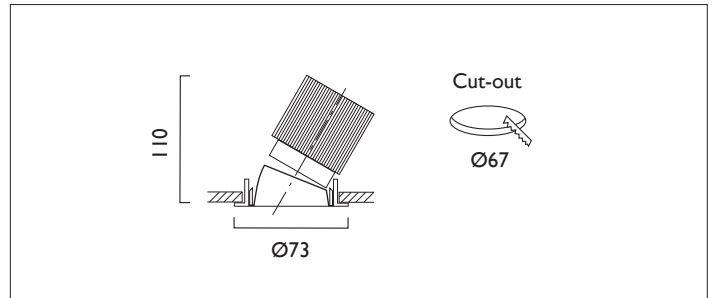

# Ambiance L73 Directional

AMBIANCE L73 DIRECTIONAL Round recessed downlighter with standard white ceiling trim and a choice of deep cone reflector finish and beam distribution. 0-25° tilt. Overall diameter 73mm, cut out 67mm diameter. 3 Step MacAdam LED.

Product Number	C0262/*Engine
Lamp Type	3 Step MacAdam LED, Up to 1084lms
Reflector	Satin Silver
Beam Angle	56°
Construction	Aluminium / Steel
Ceiling Trim	White RAL 9010
IP	IP20
Control	Driver

Please Note: For lumen output/power, colour temperature and protocols and appropriate Light Engine should also be specified.