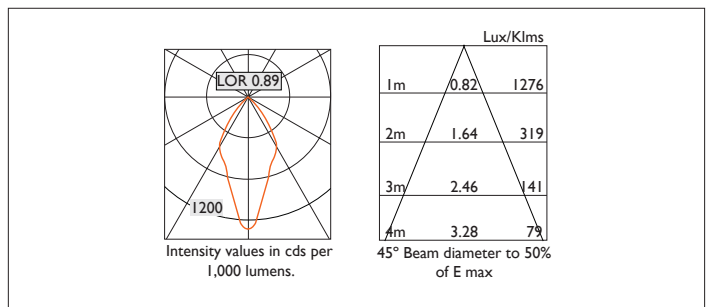

Ambiance L73 Directional

AMBIANCE L73 DIRECTIONAL Round recessed downlighter with standard white ceiling trim and a choice of deep cone reflector finish and beam distribution. 0-25° tilt. Overall diameter 73mm, cut out 67mm diameter. 3 Step MacAdam LED.

Product Number	C0253/*Engine
Lamp Type	3 Step MacAdam LED, Up to 1084 lms
Reflector	Black
Beam Angle	45°
Construction	Aluminium / Steel
Ceiling Trim	White RAL 9010
IP	IP20
Control	Driver

Please Note: For lumen output/power, colour temperature and protocols and appropriate Light Engine should also be specified.