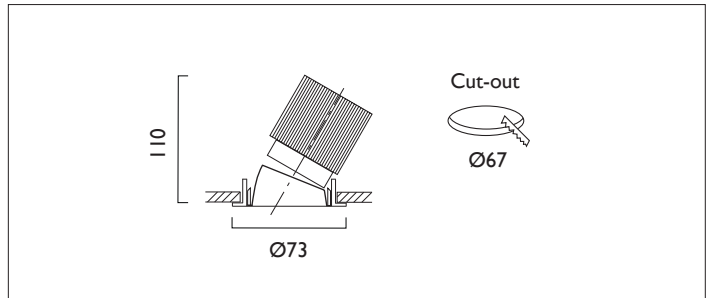

Ambiance L73 Directional

AMBIANCE L73 DIRECTIONAL Round recessed downlighter with standard white ceiling trim and a choice of deep cone reflector finish and beam distribution. 0-25° tilt. Overall diameter 73mm, cut out 67mm diameter. 3 Step MacAdam LED.

Product Number	C0253/*Engine
Lamp Type	3 Step MacAdam LED, Up to 1084 lms
Reflector	Black
Beam Angle	45°
Construction	Aluminium / Steel
Ceiling Trim	White RAL 9010
IP	IP20
Control	Driver

Please Note: For lumen output/power, colour temperature and protocols and appropriate Light Engine should also be specified.